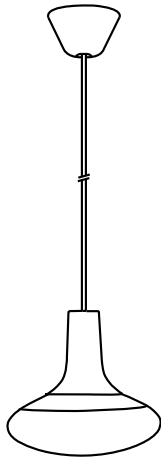

DEE 2.0 OVAL | PENDANTS/SUSPENDED LIGHTING | WHITE

84423001

Voltage (V): 230 Volt
IP degree if the fixture includes two types of IP degree: IP20
Maximum compatible bulb wattage (W): 15W
Class (Class I, Class II, Class III): Class 2 (Double isolated)
Lampholder type (eg, E27/E14, etc): GU10
Dimmerable: Yes with compatible bulb

Primary material: Glass
Secondary material: Metal
Color of the Glass: Frostedglass
Color of the cable: White
Length of the cable (cm): 300
Is the cable replaceable: False

Color: White
Height (cm): 23
Shade Diameter (cm): 24.5
EAN: 5701581400986
TUN: 1953150
Item Number: 84423001
Pcs Per Master Carton: 3

Sales Box Height (cm): 30
Sales Box Width(cm): 30
Sales Box Depth (cm): 33
Sales Box Volume m³ : 0.0297
Net weight of the luminaire (kg): 1.16

- Contemporary design • Organic shape
- Material mixglass and metal • Contemporary design

The award winning Dee family has gained a new member; a pendant. The imaginative design is reminiscent of fog or dew trapped in a glass dome. The Dee series has something almost lifelike and magical about it – it is floating, hiding its light source in the upper metal piece, resulting in a nuanced and beautiful light.