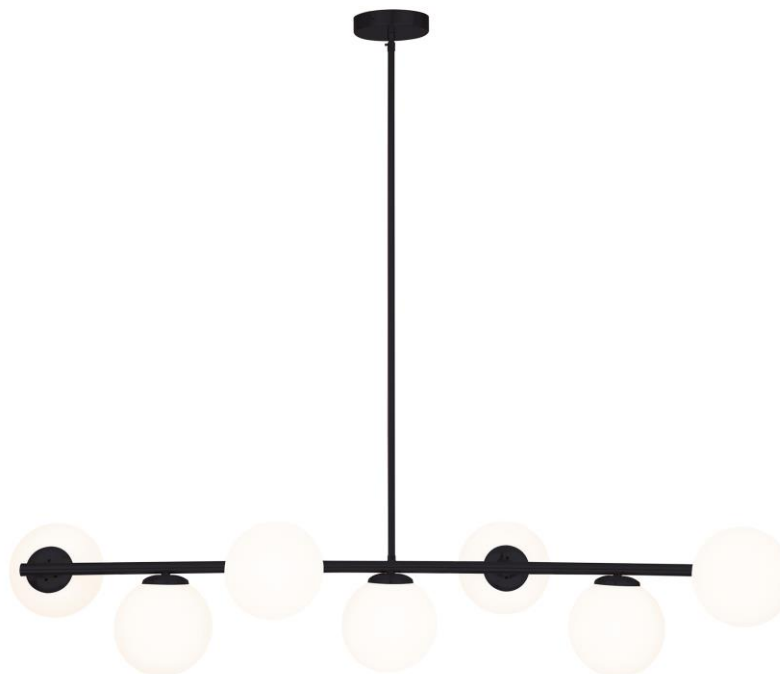

## Pendant Range

### Specifications

7Lt Pendant Lamp  
E27  
7 Opal glass shades  
Matt black metalware  
1.2m adjustable rod  
(3 x 40cm rod)  
*Globe not included*

### Dimensions

Overall: W120 x H141cm  
Shade: D15  
Canopy: D12  
*Pack size qty: 1*  
*Inner: (120 x 21 x 2)*  
*Outer: (121.5 x 33.5 x 21.5)cm*

**Recommended globe:**  
Frosted E27 Fancy Round

Model No.	Description	Colour	Globe
MPLS031BLK	7 Lt Pendant	BLK	7 x E27 Max 25W