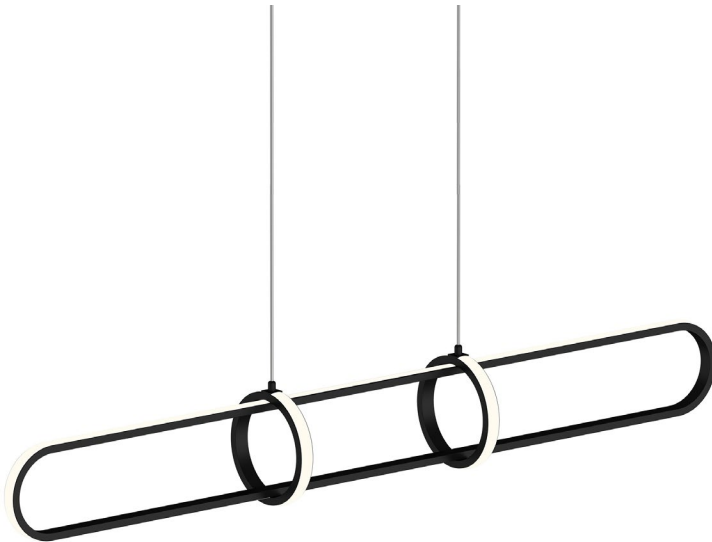

## Pendant Range

### Specifications

LED Crosspiece Pendant  
 CCT – Warm white, daylight and cool white  
 Dimming recommended with Mercator dimming switch X320ULDIM  
 200cm clear PVC suspension

Available in:

- Painted matt black metalware with matching canopy
- Plated antique brass metalware with matching canopy

### Dimensions

Overall: L115 x W15 x H200cm  
 Canopy: L35cm  
 Pack size qty: 1  
 Inner: (22 x 21 x 122)  
 Outer: (23.5 x 22.5 x 123.5)

<b>Wattage</b>	30W LED
<b>Colour Temp</b>	2700K – 5000K
<b>Lumens</b>	1500Lm
<b>Dimmable</b>	Yes

Model No.	Description	Colour	Globe
MPLS006	Odin Pendant	BLK/BRS	30W LED