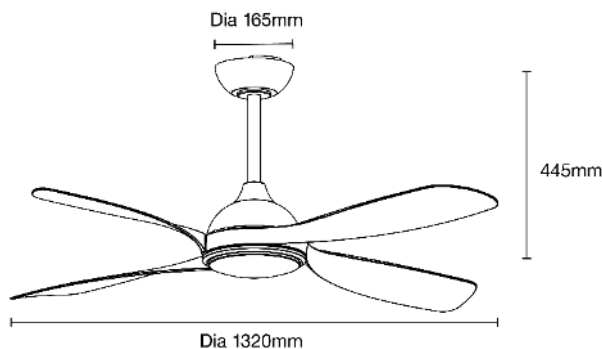

40W 1320MM (52") SMART DC CEILING FAN 4 ABS BLADES WITH WIFI REMOTE CONTROL + LED LIGHT

SPECIFICATIONS

Model Name	Hampton DC	
Model Numbers	MHDC1343W	Matt White
	MHDC1343M	Matt Black
	MHDC1343WO	Matt White/Oak
Power Wattage / Motor	40W DC	
Voltage / Frequency	220-240Va.c. 50-60Hz	
Air Movement (m³/hr)		
Maximum RPM	Up to 220 RPM	
Airflow Efficiency	Up to 390m³/hr per watt	
Speed 6 (Highest)	15,600m³/hr	
Speed 5	12,700m³/hr	
Speed 4	9,260m³/hr	
Speed 3	7,900m³/hr	
Speed 2	6,440m³/hr	
Speed 1 (Lowest)	4,860m³/hr	
Materials / Blade	ABS blade	
Number of Blades	4	
Blade Pitch	14°	
Hangsure Canopy	10°	
Lighting Wattage / Type	18W LED	
Colour Temperature	2700K to 6000K	
Lumens Output	Up to 1950lm	
Rated Lifetime	30,000 hours @ Ta25°C	
Dimmable	Variable dimming	

REMOTE CONTROL

Control	
Light	On/off
CCT	2700K/3000K/4000K/5000K/6000K
Fan	Off only
Fan Speed Setting	6
Other Features	Summer/winter reverse mode Breeze mode Sleep mode
Timer	Off only - 1hr, 4hr or 8hr
Power	1 x A23 12V batteries (supplied)
Size	145 x 42mm
Radio Frequency	433Mhz

SHIPPING

Model Numbers	Carton Size			Carton Quantity	Carton Gross Weight (Kg)
	H (mm)	W (mm)	L (mm)		
MHDC1343W	265	400	785	1	6.8
MHDC1343M	265	400	785	1	6.8
MHDC1343WO	265	400	785	1	6.8

INSTALLATION

Installation	By licensed electrician only
Warranty	6* year warranty (*3 year in-home + additional 3 year replacement on the motor only)

DIMENSIONS

* Product must be installed by licensed electrician if not warranty will be void. Visit website for further information regarding warranty terms and conditions. Specification and imagery subject to change without prior notice. Last updated Sept 2023.

Aust/NZ Approval No. SAA-