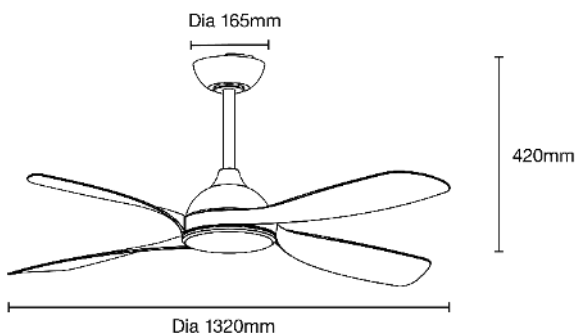

40W 1320MM (52") SMART DC CEILING FAN 4 ABS BLADES WITH WIFI REMOTE CONTROL

SPECIFICATIONS

Model Name	Hampton DC	
Model Numbers	MHDC134W	Matt White
	MHDC134M	Matt Black
	MHDC134WO	Matt White/Oak
Power Wattage / Motor	40W DC	
Voltage / Frequency	220-240Va.c. 50-60Hz	
Air Movement (m³/hr)		
Maximum RPM	Up to 220 RPM	
Airflow Efficiency	Up to 390m³/hr per watt	
Speed 6 (Highest)	15,600m³/hr	
Speed 5	12,700m³/hr	
Speed 4	9,260m³/hr	
Speed 3	7,900m³/hr	
Speed 2	6,440m³/hr	
Speed 1 (Lowest)	4,860m³/hr	
Materials / Blade	ABS blade	
Number of Blades	4	
Blade Pitch	14°	
Hangsure Canopy	10°	
Lighting Wattage / Type	N/A	
Colour Temperature	N/A	
Lumens Output	N/A	
Rated Lifetime	N/A	
Dimmable	N/A	

REMOTE CONTROL

Control	
Light	N/A
CCT	N/A
Fan	Off only
Fan Speed Setting	6
Other Features	Summer/winter reverse mode Breeze mode Sleep mode
Timer	Off only - 1hr, 4hr or 8hr
Power	1 x A23 12V batteries (supplied)
Size	145 x 42mm
Radio Frequency	433Mhz

SHIPPING

Model Numbers	Carton Size			Carton Quantity	Carton Gross Weight (Kg)
	H (mm)	W (mm)	L (mm)		
MHDC134W	265	400	785	1	6.5
MHDC134M	265	400	785	1	6.5
MHDC134WO	265	400	785	1	6.5

INSTALLATION

Installation	By licensed electrician only
Warranty	6* year warranty (*3 year in-home + additional 3 year replacement on the motor only)

DIMENSIONS

* Product must be installed by licensed electrician if not warranty will be void.
Visit website for further information regarding warranty terms and conditions.
Specification and imagery subject to change without prior notice. Last updated Sept 2023.

Aust/NZ Approval No.
SAA-