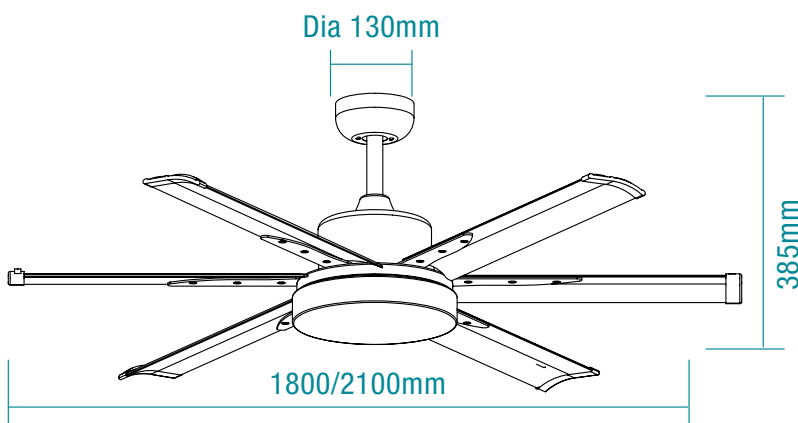

NB: Blade set and motor LED are sold separately.

Features

- Brushless quiet and efficient 35W DC motor
- Robust designed ideal for large living areas, alfresco and covered outdoor applications
- Aluminium body and canopy with 6 aluminium blades
- Air movement up to 15,600m³/hr (1800mm) and 16,800m³/hr (2100mm)
- Blade pitch 17°
- Hangsure canopy up to 10° maximum
- Fully reversible for summer and winter mode from remote control
- Supplied with 5 speed remote control and timer with up to 8 hour timer control mode
- 24W tricolour LED with 3 step switch dimming
- Switchable colour temperature between 3000K, 4000K & 5000K

DIMENSIONS

35W 1800MM (72") / 2100MM (84") DC CEILING FAN 6 BLADES WITH REMOTE CONTROL

SHIPPING

Packaging Size	95(H) x 120(W) x 120(L)mm (MAF180M) 95(H) x 120(W) x 120(L)mm (MAF180W) 95(H) x 120(W) x 120(L)mm (MAF180B) 100(H) x 120(W) x 120(L)mm (MAF210M) 100(H) x 120(W) x 120(L)mm (MAF210W) 100(H) x 120(W) x 120(L)mm (MAF210B) 290(H) x 290(W) x 450(L)mm (MAFML3MR) 290(H) x 290(W) x 450(L)mm (MAFML3WR) 290(H) x 290(W) x 450(L)mm (MAFML3BR)
Carton Quantity	1
Gross Weight	4.2Kg (MAF180M) 4.2Kg (MAF180W) 4.2Kg (MAF180B) 5Kg (MAF210M) 5Kg (MAF210W) 5Kg (MAF210B) 8.5Kg (MAFML3MR) 8.5Kg (MAFML3WR) 8.5Kg (MAFML3BR)

SPECIFICATIONS

Model Name	Albatross			
Model Numbers		1800mm Blade Set	2100mm Blade Set	Motor + LED
	Matt Black	MAF180M	MAF210M	MAFML3MR
	White	MAF180W	MAF210W	MAFML3WR
	Brushed Nickel	MAF180B	MAF210B	MAFML3BR
Air Movement m³/hr	15,600m ³ /hr (1800mm) 16,800m ³ /hr (2100mm)			
Motor	DC			
Power Wattage	35W			
Voltage	220-240V 50Hz			
Materials / Blade	Aluminium body, canopy and blades			
Number of Blades	6 blades			
Blade Pitch	17°			
Hangsure Canopy	Maximum 10°			
Lighting Wattage / Type	24W LED			
Colour Temperature	3000K / 4000K / 5000K			
Lumens Output	2250lm / 2650lm / 2550lm			
Rated Lifetime	35,000 hours @ Ta25°C			
Dimmable	3 step dimming			
Control	Supplied with 5 speed remote control and timer			