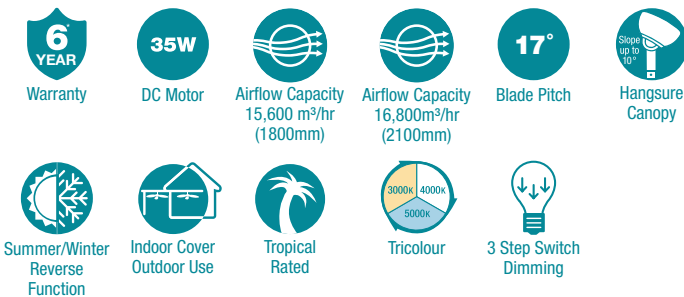

NB: Blade set and motor LED are sold separately.

Features

- Brushless quiet and efficient 35W DC motor
- Robust designed ideal for large living areas, alfresco and covered outdoor applications
- Aluminium body and canopy with 6 aluminium blades
- Air movement up to 15,600m³/hr (1800mm) and 16,800m³/hr (2100mm)
- Blade pitch 17°
- Hangsure canopy up to 10° maximum
- Fully reversible for summer and winter mode from remote control
- Supplied with 5 speed remote control and timer with up to 8 hour timer control mode
- 24W tricolour LED with 3 step switch dimming
- Switchable colour temperature between 3000K, 4000K & 5000K

SPECIFICATIONS

Model Name	Albatross			
Model Numbers		1800mm Blade Set	2100mm Blade Set	Motor + LED
	Matt Black	MAF180M	MAF210M	MAFML3MR
	White	MAF180W	MAF210W	MAFML3WR
	Brushed Nickel	MAF180B	MAF210B	MAFML3BR
Air Movement m³/hr	15,600m ³ /hr (1800mm) 16,800m ³ /hr (2100mm)			
Motor	DC			
Power Wattage	35W			
Voltage	220-240V 50Hz			
Materials / Blade	Aluminium body, canopy and blades			
Number of Blades	6 blades			
Blade Pitch	17°			
Hangsure Canopy	Maximum 10°			
Lighting Wattage / Type	24W LED			
Colour Temperature	3000K / 4000K / 5000K			
Lumens Output	2250lm / 2650lm / 2550lm			
Rated Lifetime	35,000 hours @ Ta25°C			
Dimmable	3 step dimming			
Control	Supplied with 5 speed remote control and timer			