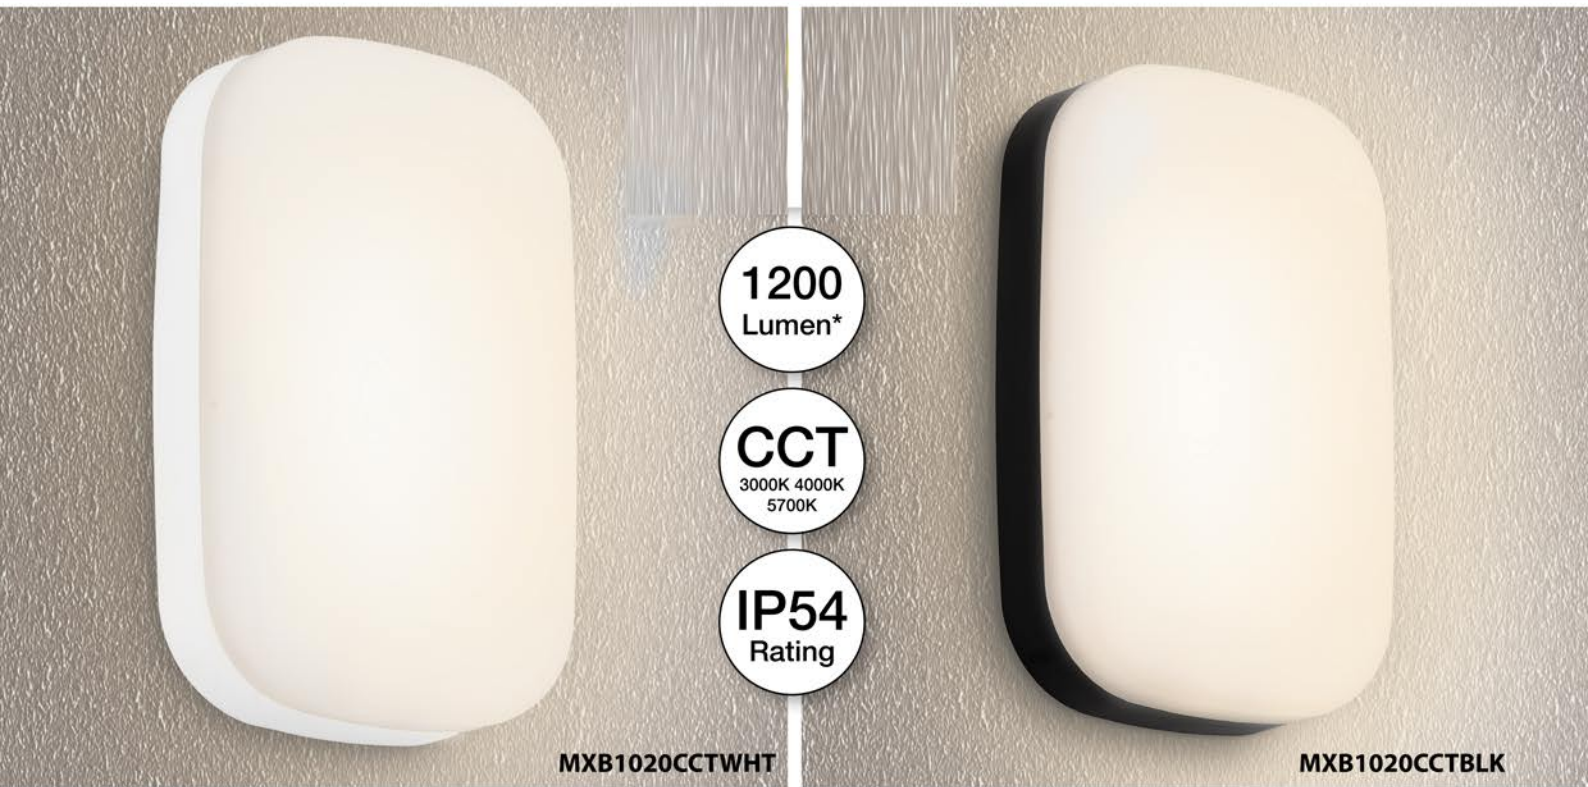

RYDER LED BUNKER WITH CCT

A simplistic LED bunker light with colour changing technology.

MXB1020CCTWHT

- White PC housing and frosted diffuser
- Wattage 1 x 15W LED
- Built-in colour temperature switch 3000K, 4000K, 5700K
- IP54 rated weather resistant
- 1200 lumen @4000K
- Suitable for both indoor and outdoor applications

MXB1020CCTBLK

- Black PC housing and frosted diffuser
- Wattage 1 x 15W LED
- Built-in colour temperature switch 3000K, 4000K, 5700K
- IP54 rated weather resistant
- 1200 lumen @4000K
- Suitable for both indoor and outdoor applications