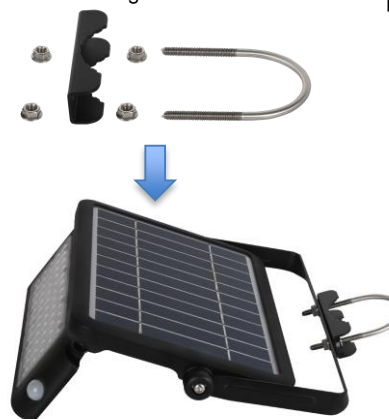

Defender

Solar LED Floodlight Range

Specifications

10W LED Solar Floodlight.
 Matt Black Aluminium finish.
 Available with wall and pole mounting bracket.
 Dual Built-in PIR sensors.
 Operating temperature of -20~50°C.
 Uniform Light output with 90° beam angle.

Dimensions

L27.5cm x H19.5cm
 Ext: 3.5cm
 Carton Weight : 1.65 kg
 Carton : H30.5 x W67 x D22.5

Wattage	10W LED
Colour Temp	4000K
Lumens	1080Lm
Dimmable	NO

SOLAR
POWERED

Working Modes:

 On/Off	 Automatically turns on at dusk and remains at 20% brightness
 Light turns on to full brightness when motion is detected. After 20 seconds of no motion light dims to low brightness	 Light turns on to full brightness when motion is detected. After 30 seconds of no motion light turns off

10W Floodlight: Bracket included for mounting on D4-6cm Pole.

Model No.	Description	Colour	Globe
MXS4410	10W LED Solar Floodlight	Black	10W / 1080Lm