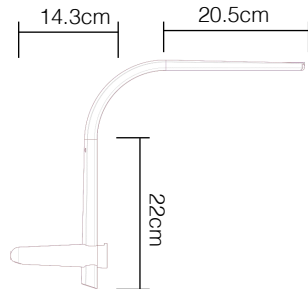

NEW

Astro

Task Lamp Range

Specifications

- Fast Wireless Charging Task Lamp
- Integrated LED
- Sleek metal and plastic body
- Touch control
- Phone holder
- Dimming, CCT and charging functions

Available in:

- Matt black
- Matt white

Dimensions

Pack size qty: 4
 Inner: (17x17x28)
 Outer: (36x18.5x30)

Wattage	8W LED
Colour Temp	3000K/4500K/6500K
Lumens	500Lm
Dimmable	Yes
Wireless Charging	Yes – 9W fast charging

Model No.	Description	Colour	Globe
MTL025	Astro Task Lamp	BLK / WHT	LED