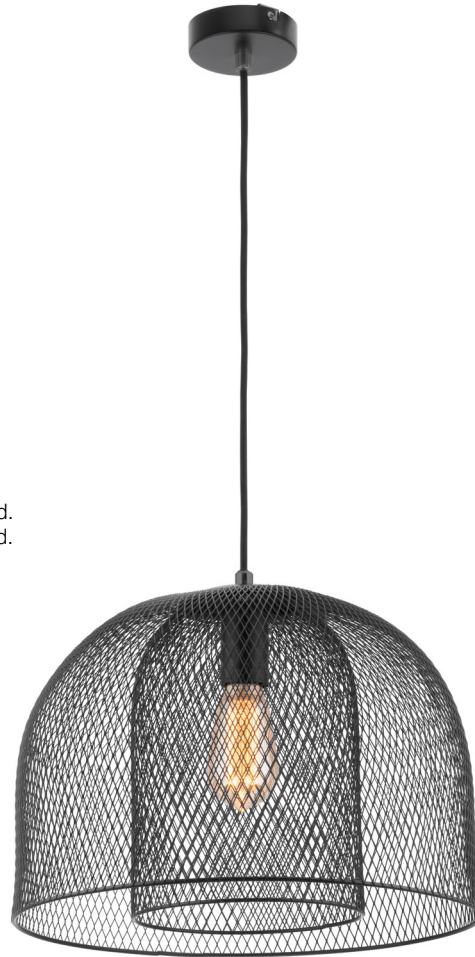

## Pendant Range

### Specifications

Metal wire pendant.  
E27 lamp holder.  
Double layer wire mesh shade.  
100cm fabric cord.

Available in:

- Matt black metal ware with matching cord.
- Matt white metal ware with matching cord.

### Dimensions

Shade: D40 x H28cm  
Canopy: D10 x H2.5cm  
Pack size qty: 1  
Outer: (42x42x38cm)

Model No.

Description

Colour

Globe

MPLS509

1Lt Pendant