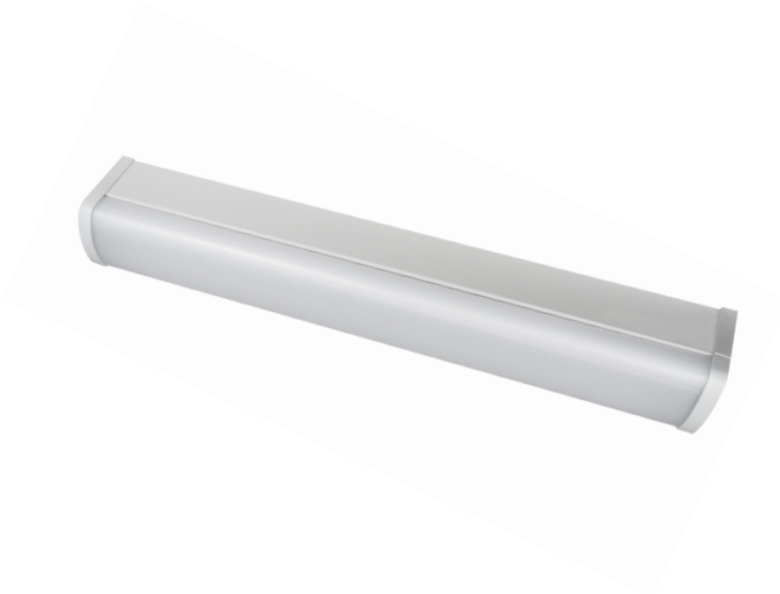

NEW

Corvis II

Batten Light Range

LED

Tri-colour

IP20

Specifications

15W and 30W LED batten light
 UV stabilized white body & diffuser
 High lumen output with low power consumption
 CCT switch - choose between 3000K, 4000K or 5000K
 110degree beam angle
 CRI >80
 IP20 rated

Dimensions

15W:
 L60 x W7.2cm x H7.25cm
Pack size qty: 1
Outer: 6

30W:
 L120 x W7.2 x H7.25cm
Pack size qty: 1
Outer: 6

Model No.	Description	Colour	Globe
MF35315CCT	15W Corvis II LED Batten –600mm	White	15W LED 1750lm
MF35330CCT	30W Corvis II LED Batten 1200mm	White	30W LED 3650lm