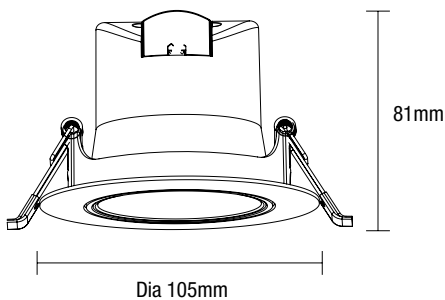

9W TRICOLOUR GIMBAL LED DOWNLIGHT RECESSED REFLECTOR

Model Numbers

TLRG3459WD
TLRG3459MD

Features

- Modern designed with low glare recessed reflector
- Ideal for residential, apartments and retro-fit application
- Plastic housing with integral driver
- Switchable colour temperature 3000K, 4000K and 5000K
- Supplied with 1m flex and plug for simple installation
- Compatible with Martec® dimmers MTD350VAP and MTD350VAR (sold separately)

5
YEAR
Replacement
Warranty

Tricolour

90mm
Cutout Size

Dimmable

800lm
Light Output

30,000
HOURS
LED Lifetime

IP
20
Ingress
Protection

IC-Rated

Class II

DIMENSIONS

9W TRICOLOUR GIMBAL LED DOWNLIGHT RECESSED REFLECTOR

PACKAGING

SPECIFICATIONS

Model Name	Rex Gimbal
Model Number	TLRG3459WD - Matt White TLRG3459MD - Matt Black
Power Wattage	9W
Voltage	220-240 50Hz
Materials / Housing	Plastic
Cutout Size	Dia 90mm
Colour Temperature	3000K / 4000K / 5000K
Lumens Output	700lm / 750lm / 780lm
IP Rating	IP20
Beam Angle	60°
CRI	Ra>80
Rated Lifetime	30,000 hours @ Ta25°C
Dimmable	Yes
Flex and Plug	1M flex and plug

SHIPPING

Model Numbers	Carton Size			Carton Quantity	Carton Gross Weight (Kg)
	H (mm)	W (mm)	L (mm)		
TLRG3459WD	215	460	570	40	10
TLRG3459MD	215	460	570	40	10

AVAILABLE COLOURS

Model	Colour	Barcode
TLRG3459WD	Matt White	9 312375 506171
TLRG3459MD	Matt Black	9 312375 506225