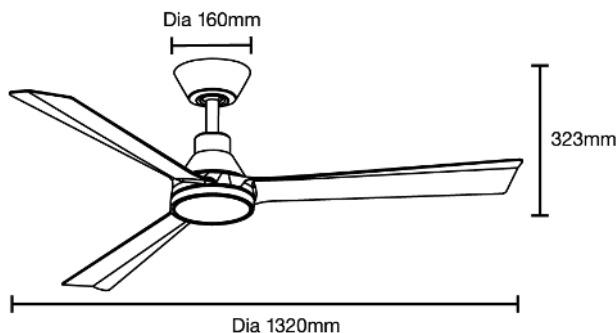

33W 1320MM (52") SMART DC CEILING FAN 3 ABS BLADES WITH WIFI REMOTE CONTROL + LED LIGHT

SPECIFICATIONS

Model Name	Riviera DC
Model Numbers	MRDC1333W Matt White MRDC1333M Matt Black MRDC1333ACH Antique Bronze/ Charcoal*
Power Wattage / Motor	33W DC
Voltage / Frequency	220-240Va.c. 50-60Hz
Air Movement (m³/hr)	
Maximum RPM	Up to 220 RPM
Airflow Efficiency	Up to 369m³/hr per watt
Speed 6 (Highest)	12,000m³/hr
Speed 5	10,000m³/hr
Speed 4	8,000m³/hr
Speed 3	6,000m³/hr
Speed 2	4,000m³/hr
Speed 1 (Lowest)	2,000m³/hr
Materials / Blade	ABS blade
Number of Blades	3
Blade Pitch	13°
Hangsure Canopy	10°
Lighting Wattage / Type	18W LED
Colour Temperature	2700K to 6000K
Lumens Output	Up to 2120lm
Rated Lifetime	35,000 hours @ Ta25°C
Dimmable	Variable dimming

REMOTE CONTROL

Control	
Light	On/off
CCT	2700K/3000K/4000K/5000K/6000K
Fan	Off only
Fan Speed Setting	6
Other Features	Summer/winter reverse mode Breeze mode Sleep mode
Timer	Off only - 1hr, 4hr or 8hr
Power	1 x A23 12V batteries (supplied)
Size	145 x 42mm
Radio Frequency	433Mhz

SHIPPING

Model Numbers	Carton Size			Carton Quantity	Carton Gross Weight (Kg)
	H (mm)	W (mm)	L (mm)		
MRDC1333W	248	220	680	1	7
MRDC1333M	248	220	680	1	7
MRDC1333ACH	248	220	680	1	7

INSTALLATION

Installation	By licensed electrician only
Warranty	6* year warranty (*3 year in-home + additional 3 year replacement on the motor only)

DIMENSIONS

* Product must be installed by licensed electrician if not warranty will be void. Visit website for further information regarding warranty terms and conditions. Specification and imagery subject to change without prior notice. Last updated Sept 2023.

Aust/NZ Approval No. SAA-