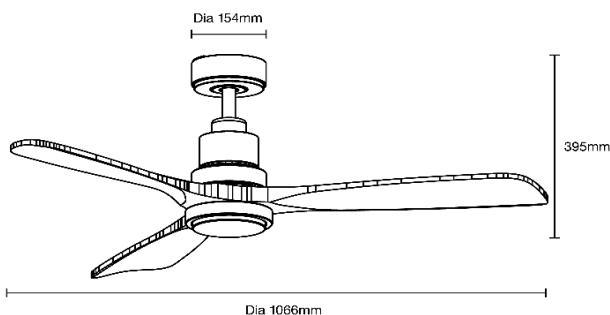

32W 1066MM (42") SMART DC CEILING FAN 3 SOLID TIMBER BLADES WITH WIFI REMOTE CONTROL + LED LIGHT

SPECIFICATIONS

Model Name	Mallorca Mini DC
Model Numbers	MMDC1033WN Matt White/Natural MMDC1033MW Matt Black/Walnut
Power Wattage / Motor	32W DC
Voltage / Frequency	220-240Va.c. 50-60Hz
Air Movement (m³/hr)	
Maximum RPM	Up to 240 RPM
Airflow Efficiency	Up to 269m³/hr per watt
Speed 6 (Highest)	8,540m³/hr
Speed 5	7,995m³/hr
Speed 4	7,100m³/hr
Speed 3	6,250m³/hr
Speed 2	5,265m³/hr
Speed 1 (Lowest)	4,120m³/hr
Materials / Blade	Solid timber blade
Number of Blades	3
Blade Pitch	8°
Hangsure Canopy	15°
Lighting Wattage / Type	20W LED
Colour Temperature	2700K to 6000K
Lumens Output	Up to 2120lm
Rated Lifetime	35,000 hours @ Ta25°C
Dimmable	Variable dimming

REMOTE CONTROL

Control	
Light	On/off
CCT	2700K/3000K/4000K/5000K/6000K
Fan	Off only
Fan Speed Setting	6
Other Features	Summer/winter reverse mode Breeze mode Sleep mode
Timer	Off only - 1hr, 4hr or 8hr
Power	1 x A23 12V batteries (supplied)
Size	145 x 42mm
Radio Frequency	433Mhz

SHIPPING

Model Numbers	Carton Size			Carton Quantity	Carton Gross Weight (Kg)
	H (mm)	W (mm)	L (mm)		
MMDC1033WN	226	338	721	1	7
MMDC1033MW	226	338	721	1	7

INSTALLATION

Installation	By licensed electrician only
Warranty	6* year warranty (*3 year in-home + additional 3 year replacement on the motor only)

DIMENSIONS

* Product must be installed by licensed electrician if not warranty will be void. Visit website for further information regarding warranty terms and conditions. Specification and imagery subject to change without prior notice. Last updated Sept 2023.

Aust/NZ Approval No. SAA-