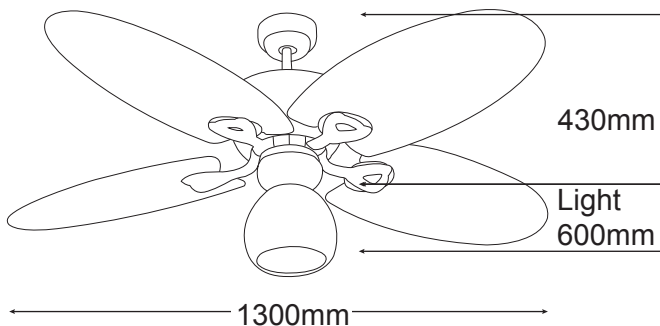

DIAGRAMS

	FORWARD/REVERSE			WALL CONTROL	LUMINOUS FLUX	MAX AIR FLOW
	High	Medium	Low			
CURRENT	0.26A	0.18A	0.12A	3 Speed 2 + 3 5µF / 300V	N/A	TBA
POWER	63W	29W	15W