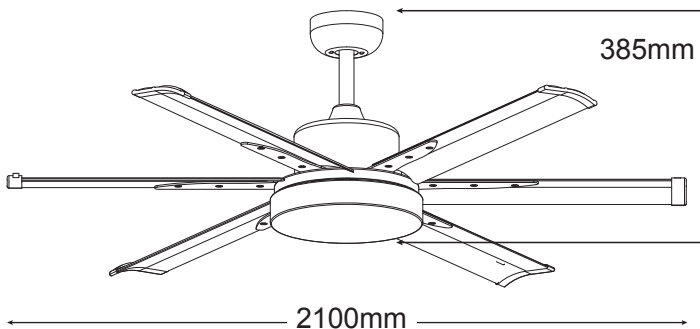

ALBATROSS

Albatross DC 24w LED 3000k 2100mm (84")

FEATURES

- /// Full 3 year In-Home warranty
- /// Includes 5 speed remote control
- /// Energy efficient and powerful 35W DC motor
- /// Brushless quiet DC motor
- /// Dimmable 24W 3000k LED Light
- /// Summer/Winter reverse button on the remote
- /// Fully reversible for summer & winter
- /// Up to 8hr fan timer
- /// Hangsure angle canopy
- /// 17° blade pitch
- /// Blades sold seperately
- /// Electronically factory balanced blades
- /// Aluminium blades

MAFML3WR + MAF210W
Motor kit + Blade Set

MAFML3BR + MAF210B
Motor kit + Blade Set

MAFML3MR + MAF210M
Motor kit + Blade Set

DIAGRAMS

24w dimmable LED

	FORWARD/REVERSE				
SPEED	1	2	3	4	5
CURRENT	0.252A	0.19A	0.153A	0.125A	0.106A
POWER	33w	22w	16w	10w	6w