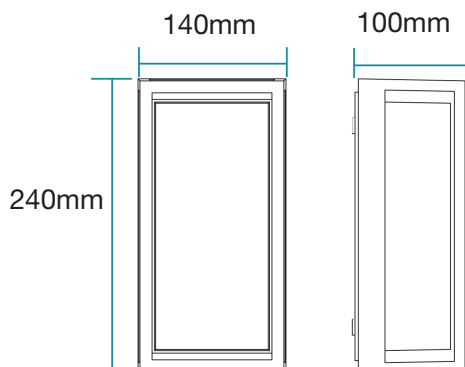

12W LED WALL LIGHT TRICOLOUR

SHIPPING

Model Numbers	Carton Size			Carton Quantity	Carton Gross Weight (Kg)
	H (mm)	W (mm)	L (mm)		
MLXC34512W	360	320	320	4	7
MLXC34512M	360	320	320	4	7

INSTALLATION

Installation	By licensed electrician only
Warranty	2 year replacement warranty