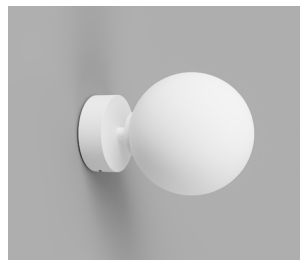

Orb Short Arm Wall Light Medium

DESCRIPTION

Versatile enough to compliment any space, the Orb Short Arm Wall Light is simultaneously contemporary and classic.

This variation of the Orb features a rounded base that protrudes from the wall in comparison to the Mirror Wall variation which sits flush onto the wall. Minimal in not only its form but style, the glowing illumination lightens not just the room but the mood.

White

PRODUCT CODE

LR.A03.M.WH +
Chrome: LR.i01.54A.CH
White: LR.i01.54A.WH
Dark Bronze:
LR.i01.54A.DB

PRODUCT TYPE

Indoor Wall Light

MATERIALS

Shade: Glass
Fixture: Aluminium

FINISHES

Shade: Opal
Fixture: Chrome, White,
Dark Bronze

DIMENSIONS

Shade: Ø12cm
Fixture: Ø8cm x L5cm

LIGHT SOURCE

G9 Max 25W

IP RATING

IP44

WEIGHT

TBC

WARRANTY

2 Years