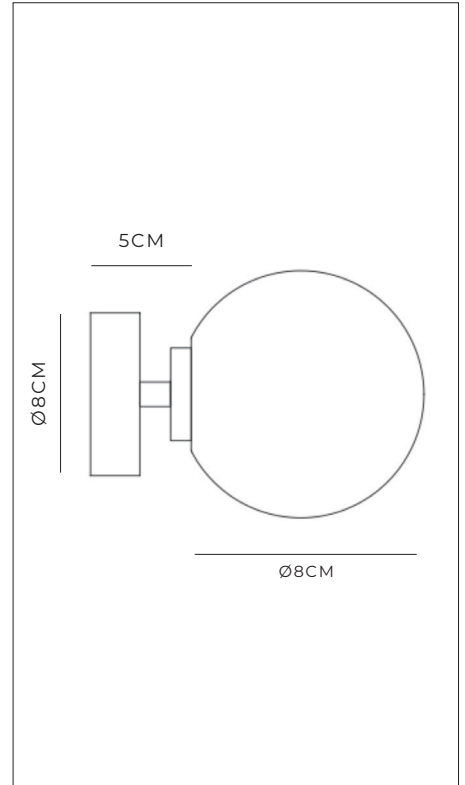

Orb Short Arm Wall Light Small

DESCRIPTION

Versatile enough to compliment any space, the Orb Short Arm Wall Light is simultaneously contemporary and classic.

This variation of the Orb features a rounded base that protrudes from the wall in comparison to the Mirror Wall variation which sits flush onto the wall. Minimal in not only its form but style, the glowing illumination lightens not just the room but the mood.

Chrome

White

Dark Bronze

PRODUCT CODE

LR.A03.S.WH +
Chrome: LR.i01.54A.CH
White: LR.i01.54A.WH
Dark Bronze:
LR.i01.54A.DB

PRODUCT TYPE

Indoor Wall Light

MATERIALS

Shade: Glass
Fixture: Aluminium

FINISHES

Shade: Opal
Fixture: Chrome, White,
Dark Bronze

DIMENSIONS

Shade: Ø8cm
Fixture: Ø8cm x L5cm

LIGHT SOURCE

G9 Max 25W

IP RATING

Shade: Glass
Fixture: Aluminium

FINISHES

Shade: Opal
Fixture: Chrome, White,
Dark Bronze

DIMENSIONS

Shade: Ø12cm
Fixture: Ø8cm x L5cm

LIGHT SOURCE

G9 Max 25W

IP RATING