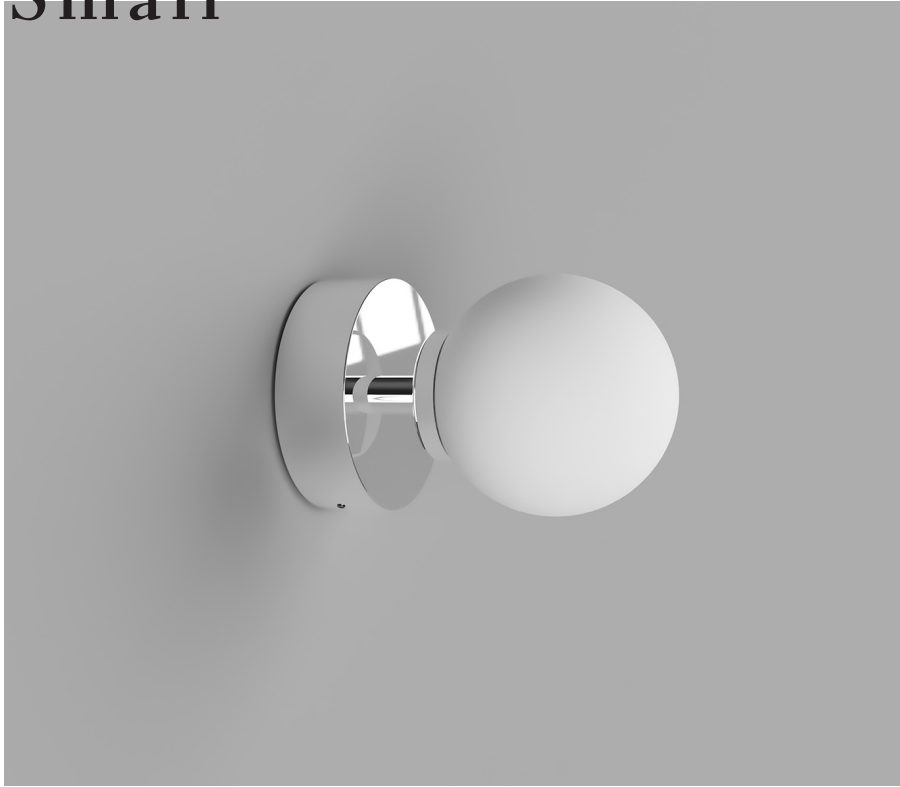

Orb Short Arm Wall Light Small

DESCRIPTION

Versatile enough to compliment any space, the Orb Short Arm Wall Light is simultaneously contemporary and classic.

This variation of the Orb features a rounded base that protrudes from the wall in comparison to the Mirror Wall variation which sits flush onto the wall. Minimal in not only its form but style, the glowing illumination lightens not just the room but the mood.

Chrome

White

Dark Bronze

PRODUCT CODE

LR.A03.S.WH +
Chrome: LR.i01.54A.CH
White: LR.i01.54A.WH
Dark Bronze:
LR.i01.54A.DB

PRODUCT TYPE

Indoor Wall Light

MATERIALS

Shade: Glass
Fixture: Aluminium

FINISHES

Shade: Opal
Fixture: Chrome, White,
Dark Bronze

DIMENSIONS

Shade: Ø8cm
Fixture: Ø8cm x L5cm

LIGHT SOURCE

G9 Max 25W

IP RATING

This variation of the Orb features a rounded base that protrudes from the wall in comparison to the Mirror Wall variation which sits flush onto the wall. Minimal in not only its form but style, the glowing illumination lightens not just the room but the mood.