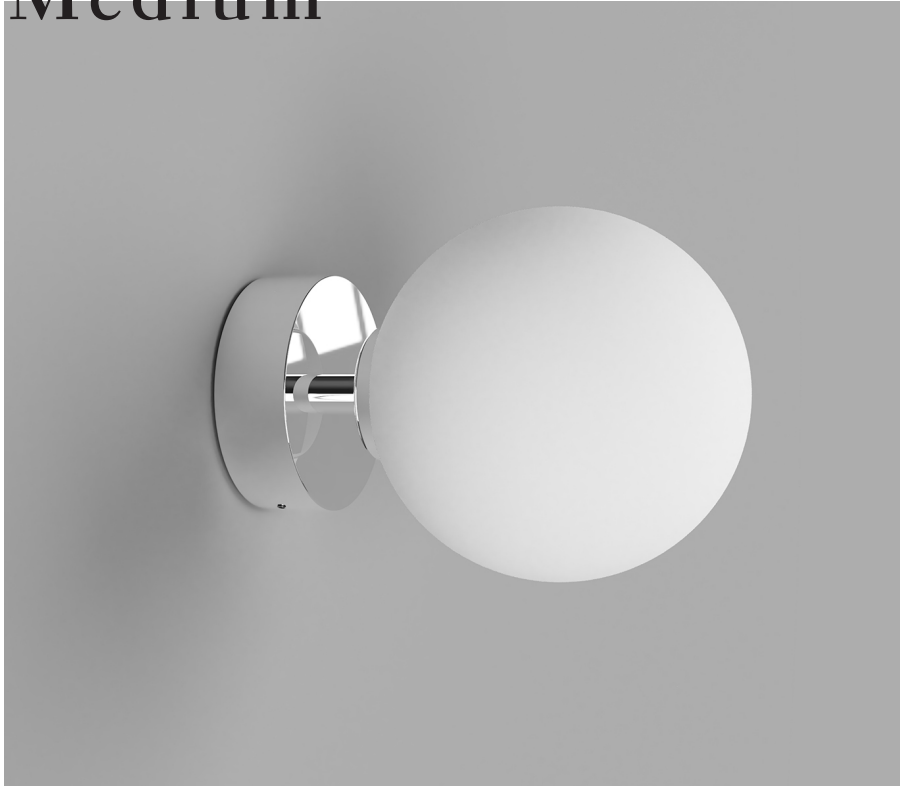

Orb Short Arm Wall Light Small

DESCRIPTION

Versatile enough to compliment any space, the Orb Short Arm Wall Light is simultaneously contemporary and classic.

This variation of the Orb features a rounded base that protrudes from the wall in comparison to the Mirror Wall variation which sits flush onto the wall. Minimal in not only its form but style, the glowing illumination lightens not just the room but the mood.

Shade: Glass
Fixture: Aluminium

FINISHES

Shade: Opal
Fixture: Chrome, White,
Dark Bronze

DIMENSIONS

Shade: Ø8cm
Fixture: Ø8cm x L5cm

LIGHT SOURCE

G9 Max 25W

IP RATING

IP44

WEIGHT

TBC

WARRANTY

2 Years

Orb Short Arm Wall Light Medium

DESCRIPTION

Versatile enough to compliment any space, the Orb Short Arm Wall Light is simultaneously contemporary and classic.

This variation of the Orb features a rounded base that protrudes from the wall in comparison to the Mirror Wall variation which sits flush onto the wall. Minimal in not only its form but style, the glowing illumination lightens not just the room but the mood.