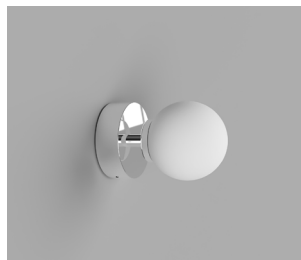

Orb Short Arm Wall Light Small

DESCRIPTION

Versatile enough to compliment any space, the Orb Short Arm Wall Light is simultaneously contemporary and classic.

This variation of the Orb features a rounded base that protrudes from the wall in comparison to the Mirror Wall variation which sits flush onto the wall. Minimal in not only its form but style, the glowing illumination lightens not just the room but the mood.

Chrome

White

Dark Bronze

PRODUCT CODE

LR.A03.S.WH +
Chrome: LR.i01.54A.CH
White: LR.i01.54A.WH
Dark Bronze:
LR.i01.54A.DB

PRODUCT TYPE

Indoor Wall Light

MATERIALS

Shade: Glass
Fixture: Aluminium

FINISHES

Shade: Opal
Fixture: Chrome, White,
Dark Bronze

DIMENSIONS

Shade: Ø8cm
Fixture: Ø8cm x L5cm

LIGHT SOURCE

G9 Max 25W

IP RATING

This variation of the Orb features a rounded base that protrudes from the wall in comparison to the Mirror Wall variation which sits flush onto the wall. Minimal in not only its form but style, the glowing illumination lightens not just the room but the mood.