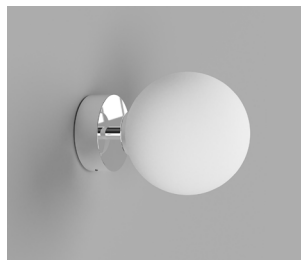

Orb Short Arm Wall Light Small

DESCRIPTION

Versatile enough to compliment any space, the Orb Short Arm Wall Light is simultaneously contemporary and classic.

This variation of the Orb features a rounded base that protrudes from the wall in comparison to the Mirror Wall variation which sits flush onto the wall. Minimal in not only its form but style, the glowing illumination lightens not just the room but the mood.

Shade: Glass
Fixture: Aluminium

FINISHES

Shade: Opal
Fixture: Chrome, White,
Dark Bronze

DIMENSIONS

Shade: Ø8cm
Fixture: Ø8cm x L5cm

LIGHT SOURCE

G9 Max 25W

IP RATING

IP44

WEIGHT

TBC

WARRANTY

2 Years

Orb Short Arm Wall Light Medium

DESCRIPTION

Versatile enough to compliment any space, the Orb Short Arm Wall Light is simultaneously contemporary and classic.

This variation of the Orb features a rounded base that protrudes from the wall in comparison to the Mirror Wall variation which sits flush onto the wall. Minimal in not only its form but style, the glowing illumination lightens not just the room but the mood.