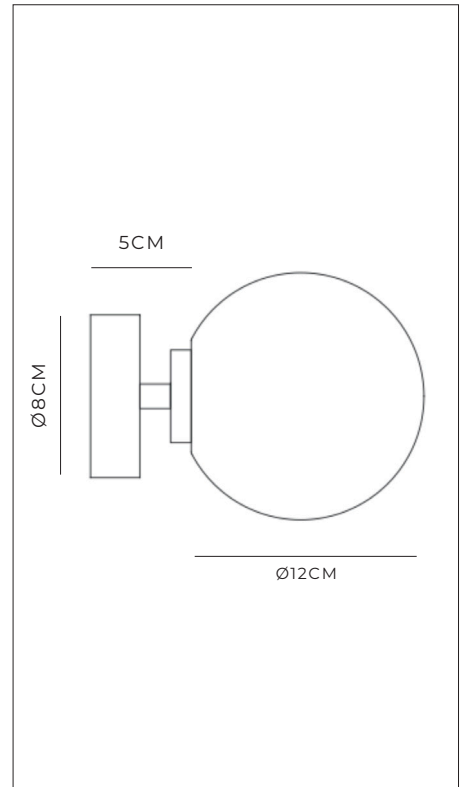

Shade: Glass
Fixture: Aluminium

FINISHES

Shade: Opal
Fixture: Chrome, White,
Dark Bronze

DIMENSIONS

Shade: Ø8cm
Fixture: Ø8cm x L5cm

LIGHT SOURCE

G9 Max 25W

IP RATING

IP44

WEIGHT

TBC

WARRANTY

2 Years

Orb Short Arm Wall Light Medium

DESCRIPTION

Versatile enough to compliment any space, the Orb Short Arm Wall Light is simultaneously contemporary and classic.

This variation of the Orb features a rounded base that protrudes from the wall in comparison to the Mirror Wall variation which sits flush onto the wall. Minimal in not only its form but style, the glowing illumination lightens not just the room but the mood.

Shade: Glass
Fixture: Aluminium

FINISHES

Shade: Opal
Fixture: Chrome, White,
Dark Bronze

DIMENSIONS

Shade: Ø12cm
Fixture: Ø8cm x L5cm

LIGHT SOURCE

G9 Max 25W

IP RATING