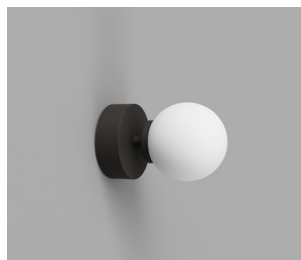

Orb Short Arm Wall Light Small

DESCRIPTION

Versatile enough to compliment any space, the Orb Short Arm Wall Light is simultaneously contemporary and classic.

This variation of the Orb features a rounded base that protrudes from the wall in comparison to the Mirror Wall variation which sits flush onto the wall. Minimal in not only its form but style, the glowing illumination lightens not just the room but the mood.

Chrome

White

Dark Bronze

PRODUCT CODE

LR.A03.S.WH +
Chrome: LR.i01.54A.CH
White: LR.i01.54A.WH
Dark Bronze:
LR.i01.54A.DB

PRODUCT TYPE

Indoor Wall Light

MATERIALS

Shade: Glass
Fixture: Aluminium

FINISHES

Shade: Opal
Fixture: Chrome, White,
Dark Bronze

DIMENSIONS

Shade: Ø8cm
Fixture: Ø8cm x L5cm

LIGHT SOURCE

G9 Max 25W

IP RATING

This variation of the Orb features a rounded base that protrudes from the wall in comparison to the Mirror Wall variation which sits flush onto the wall. Minimal in not only its form but style, the glowing illumination lightens not just the room but the mood.