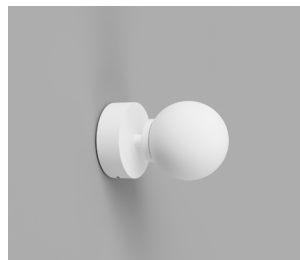

Orb Short Arm Wall Light Small

DESCRIPTION

Versatile enough to compliment any space, the Orb Short Arm Wall Light is simultaneously contemporary and classic.

This variation of the Orb features a rounded base that protrudes from the wall in comparison to the Mirror Wall variation which sits flush onto the wall. Minimal in not only its form but style, the glowing illumination lightens not just the room but the mood.

Chrome

White

Dark Bronze

PRODUCT CODE

LR.A03.S.WH +
Chrome: LR.i01.54A.CH
White: LR.i01.54A.WH
Dark Bronze:
LR.i01.54A.DB

PRODUCT TYPE

Indoor Wall Light

MATERIALS

Shade: Glass
Fixture: Aluminium

FINISHES

Shade: Opal
Fixture: Chrome, White,
Dark Bronze

DIMENSIONS

Shade: Ø8cm
Fixture: Ø8cm x L5cm

LIGHT SOURCE

G9 Max 25W

IP RATING

This variation of the Orb features a rounded base that protrudes from the wall in comparison to the Mirror Wall variation which sits flush onto the wall. Minimal in not only its form but style, the glowing illumination lightens not just the room but the mood.