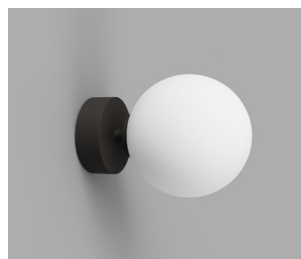

Dark Bronze

PRODUCT CODE

LR.A03.M.WH +
Chrome: LR.i01.54A.CH
White: LR.i01.54A.WH
Dark Bronze:
LR.i01.54A.DB

PRODUCT TYPE

Indoor Wall Light

MATERIALS

Shade: Glass
Fixture: Aluminium

FINISHES

Shade: Opal
Fixture: Chrome, White,
Dark Bronze

DIMENSIONS

Shade: Ø12cm
Fixture: Ø8cm x L5cm

LIGHT SOURCE

G9 Max 25W

IP RATING

IP44

WEIGHT

TBC

WARRANTY

2 Years