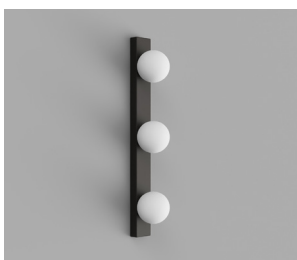

Orb 3Lt Wall Light Small

DESCRIPTION

Strikingly contemporary, the 3-light version of the Orb gives prominence to a spherical rhythm that is fixed onto a rectangular form.

Repetition is the featured element in this variation from the Orb Collection. This composition of shapes displays a harmonious balance bringing tranquility to any room it inhabits.

PRODUCT CODE

3xLR.A03.S.WH +
 Chrome: LR.i01.54C.CH
 White: LR.i01.54C.WH
 Dark Bronze:
 LR.i01.54C.DB

PRODUCT TYPE

Indoor Wall Light

MATERIALS

Shade: Glass
 Fixture: Aluminium

FINISHES

Shade: Opal
 Fixture: Chrome, White,
 Dark Bronze

WARRANTY

2 Years

Chrome

White

Dark Bronze

Orb 3Lt Wall Light Medium

DESCRIPTION

Strikingly contemporary, the 3-light version of the Orb gives prominence to a spherical rhythm that is fixed onto a rectangular form.

PRODUCT CODE

3xLR.A03.M.WH +
Chrome: LR.i01.54C.CH
White: LR.i01.54C.WH
Dark Bronze:
LR.i01.54C.DB

PRODUCT TYPE

Indoor Wall Light

MATERIALS

Shade: Glass
Fixture: Aluminium

FINISHES

Shade: Opal
Fixture: Chrome, White,
Dark Bronze