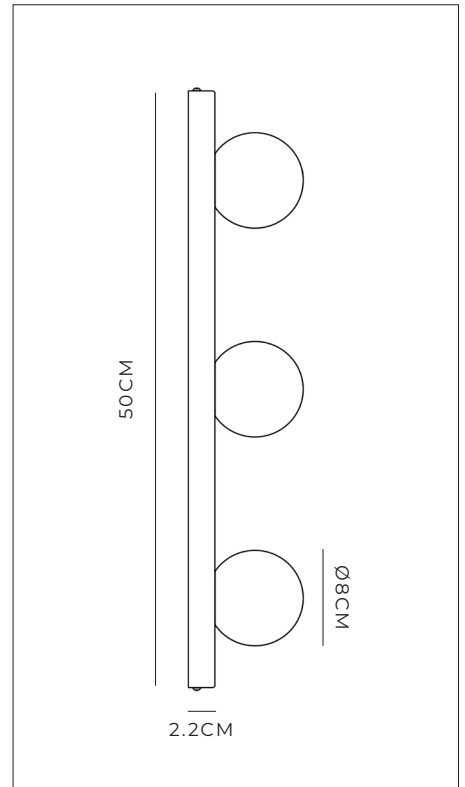

Orb 3Lt Wall Light Small

DESCRIPTION

Strikingly contemporary, the 3-light version of the Orb gives prominence to a spherical rhythm that is fixed onto a rectangular form.

Repetition is the featured element in this variation from the Orb Collection. This composition of shapes displays a harmonious balance bringing tranquility to any room it inhabits.

PRODUCT CODE

3xLR.A03.S.WH +
 Chrome: LR.i01.54C.CH
 White: LR.i01.54C.WH
 Dark Bronze:
 LR.i01.54C.DB

PRODUCT TYPE

Indoor Wall Light

MATERIALS

Shade: Glass
 Fixture: Aluminium

FINISHES

Shade: Opal
 Fixture: Chrome, White,
 Dark Bronze

DIMENSIONS

Shade: Ø8cm
 Fixture: H50cm
 W5cm
 L2.2cm

LIGHT SOURCE

3 x G9 Max 25W

IP RATING

IP44

WEIGHT

TBC

DIMENSIONS

Shade: Ø12cm
Fixture: H50cm
W5cm
L2.2cm

LIGHT SOURCE

3 x G9 Max 25W

IP RATING

IP44

WEIGHT

TBC