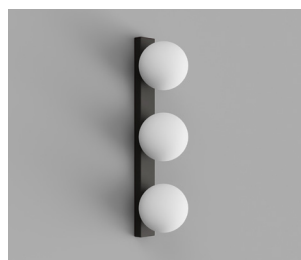

Dark Bronze

PRODUCT CODE

3xLR.A03.M.WH +
Chrome: LR.i01.54C.CH
White: LR.i01.54C.WH
Dark Bronze:
LR.i01.54C.DB

PRODUCT TYPE

Indoor Wall Light

MATERIALS

Shade: Glass
Fixture: Aluminium

FINISHES

Shade: Opal
Fixture: Chrome, White,
Dark Bronze

DIMENSIONS

Shade: Ø12cm
Fixture: H50cm
W5cm
L2.2cm

LIGHT SOURCE

3 x G9 Max 25W

IP RATING

IP44

WEIGHT

TBC

WARRANTY

2 Years