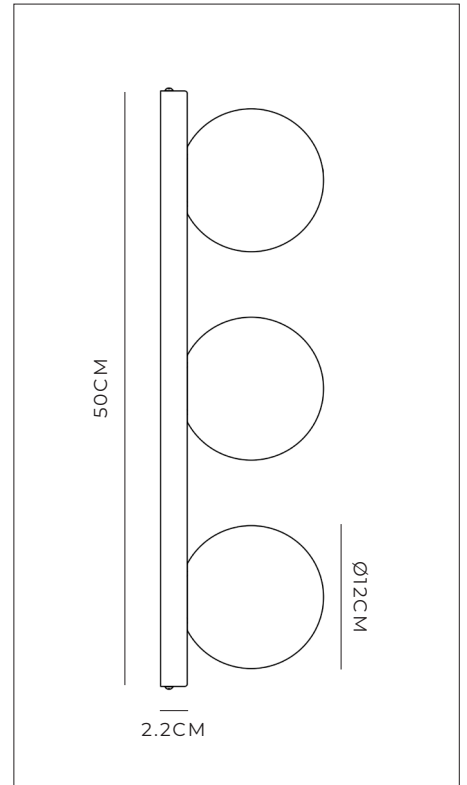

PRODUCT CODE

3xLR.A03.S.WH +
 Chrome: LR.i01.54C.CH
 White: LR.i01.54C.WH
 Dark Bronze:
 LR.i01.54C.DB

PRODUCT TYPE

Indoor Wall Light

MATERIALS

Shade: Glass
 Fixture: Aluminium

FINISHES

Shade: Opal
 Fixture: Chrome, White,
 Dark Bronze

DIMENSIONS

Shade: Ø8cm
 Fixture: H50cm
 W5cm
 L2.2cm

LIGHT SOURCE

3 x G9 Max 25W

IP RATING

IP44

WEIGHT

TBC

WARRANTY

2 Years

Chrome

White

Dark Bronze

Orb 3Lt Wall Light Medium

DESCRIPTION

Strikingly contemporary, the 3-light version of the Orb gives prominence to a spherical rhythm that is fixed onto a rectangular form.

DIMENSIONS

Shade: Ø12cm
Fixture: H50cm
W5cm
L2.2cm

LIGHT SOURCE

3 x G9 Max 25W

IP RATING

IP44

WEIGHT

TBC