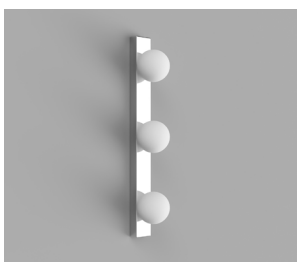

Orb 3Lt Wall Light Small

DESCRIPTION

Strikingly contemporary, the 3-light version of the Orb gives prominence to a spherical rhythm that is fixed onto a rectangular form.

Repetition is the featured element in this variation from the Orb Collection. This composition of shapes displays a harmonious balance bringing tranquility to any room it inhabits.

PRODUCT CODE

3xLR.A03.S.WH +
 Chrome: LR.i01.54C.CH
 White: LR.i01.54C.WH
 Dark Bronze:
 LR.i01.54C.DB

PRODUCT TYPE

Indoor Wall Light

MATERIALS

Shade: Glass
 Fixture: Aluminium

FINISHES

Shade: Opal
 Fixture: Chrome, White,
 Dark Bronze

DIMENSIONS

Shade: Ø8cm
 Fixture: H50cm
 W5cm
 L2.2cm

LIGHT SOURCE

3 x G9 Max 25W

IP RATING

IP44

WEIGHT

TBC

WARRANTY

2 Years

Chrome

White

Dark Bronze

Orb 3Lt Wall Light Medium

DESCRIPTION

Strikingly contemporary, the 3-light version of the Orb gives prominence to a spherical rhythm that is fixed onto a rectangular form.