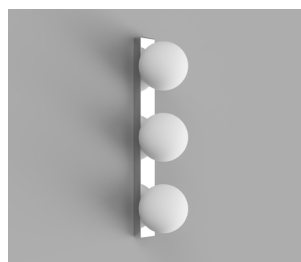

DESCRIPTION

Strikingly contemporary, the 3-light version of the Orb gives prominence to a spherical rhythm that is fixed onto a rectangular form.

Repetition is the featured element in this variation from the Orb Collection. This composition of shapes displays a harmonious balance bringing tranquility to any room it inhabits.

Chrome