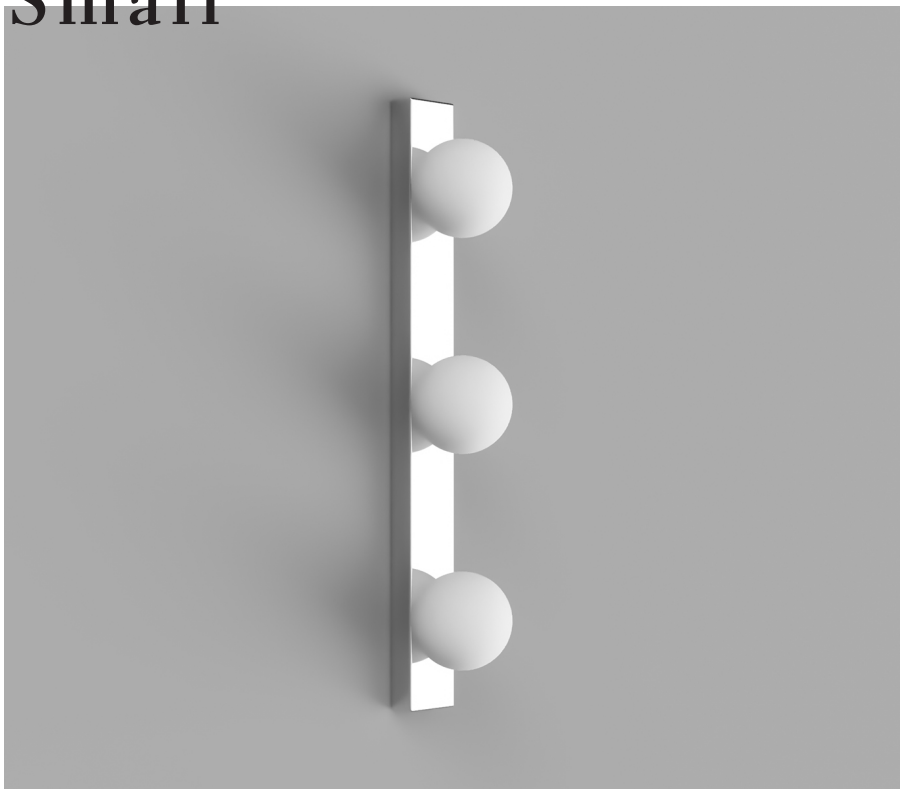

Orb 3Lt Wall Light Small

DESCRIPTION

Strikingly contemporary, the 3-light version of the Orb gives prominence to a spherical rhythm that is fixed onto a rectangular form.

Repetition is the featured element in this variation from the Orb Collection. This composition of shapes displays a harmonious balance bringing tranquility to any room it inhabits.

PRODUCT CODE

3xLR.A03.S.WH +
 Chrome: LR.i01.54C.CH
 White: LR.i01.54C.WH
 Dark Bronze:
 LR.i01.54C.DB

PRODUCT TYPE

Indoor Wall Light

MATERIALS

Shade: Glass
 Fixture: Aluminium

FINISHES

Shade: Opal
 Fixture: Chrome, White,
 Dark Bronze

DIMENSIONS

Shade: Ø8cm
 Fixture: H50cm
 W5cm
 L2.2cm

LIGHT SOURCE

3 x G9 Max 25W

IP RATING

IP44

WEIGHT

TBC

DIMENSIONS

Shade: Ø12cm
Fixture: H50cm
W5cm
L2.2cm

LIGHT SOURCE

3 x G9 Max 25W

IP RATING

IP44

WEIGHT

TBC