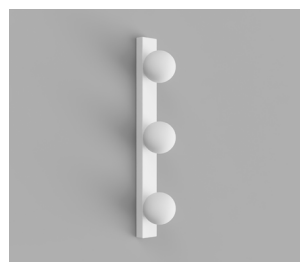

Orb 3Lt Wall Light Small

DESCRIPTION

Strikingly contemporary, the 3-light version of the Orb gives prominence to a spherical rhythm that is fixed onto a rectangular form.

Repetition is the featured element in this variation from the Orb Collection. This composition of shapes displays a harmonious balance bringing tranquility to any room it inhabits.

PRODUCT CODE

3xLR.A03.S.WH +
 Chrome: LR.i01.54C.CH
 White: LR.i01.54C.WH
 Dark Bronze:
 LR.i01.54C.DB

PRODUCT TYPE

Indoor Wall Light

MATERIALS

Shade: Glass
 Fixture: Aluminium

FINISHES

Shade: Opal
 Fixture: Chrome, White,
 Dark Bronze

DIMENSIONS

Shade: Ø8cm
 Fixture: H50cm
 W5cm
 L2.2cm

LIGHT SOURCE

3 x G9 Max 25W

IP RATING

IP44

WEIGHT

TBC

WARRANTY

2 Years

Chrome

White

Dark Bronze

Orb 3Lt Wall Light Medium

DESCRIPTION

Strikingly contemporary, the 3-light version of the Orb gives prominence to a spherical rhythm that is fixed onto a rectangular form.