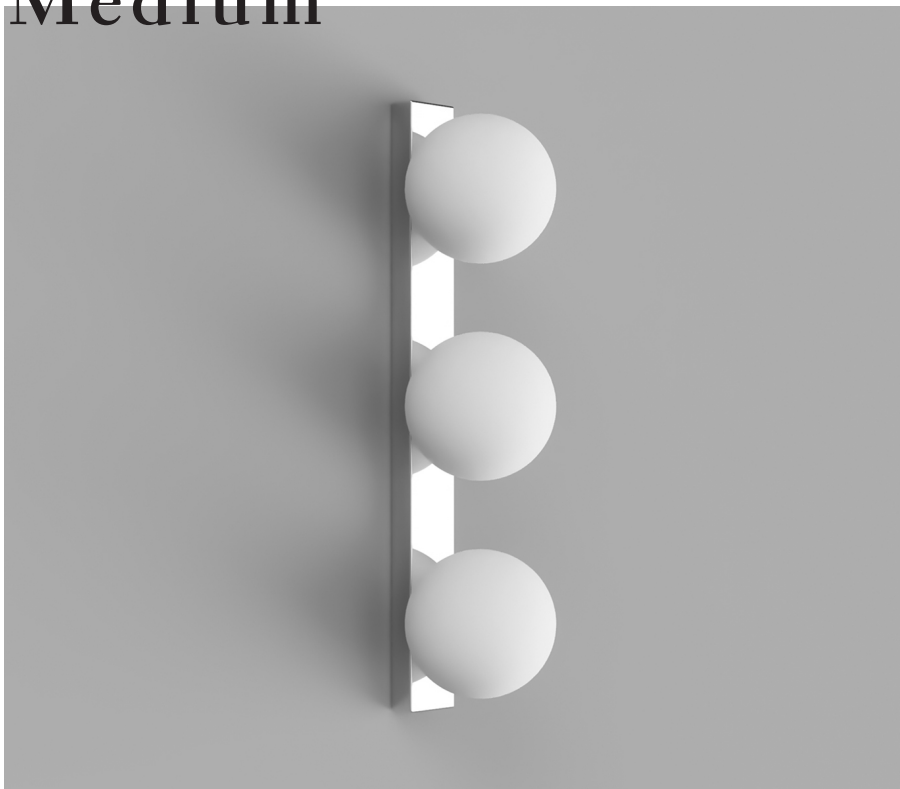

Orb 3Lt Wall Light Small

DESCRIPTION

Strikingly contemporary, the 3-light version of the Orb gives prominence to a spherical rhythm that is fixed onto a rectangular form.

Repetition is the featured element in this variation from the Orb Collection. This composition of shapes displays a harmonious balance bringing tranquility to any room it inhabits.

PRODUCT CODE

3xLR.A03.S.WH +
 Chrome: LR.i01.54C.CH
 White: LR.i01.54C.WH
 Dark Bronze:
 LR.i01.54C.DB

PRODUCT TYPE

Indoor Wall Light

MATERIALS

Shade: Glass
 Fixture: Aluminium

FINISHES

Shade: Opal
 Fixture: Chrome, White,
 Dark Bronze

DIMENSIONS

Shade: Ø8cm
 Fixture: H50cm
 W5cm
 L2.2cm

LIGHT SOURCE

3 x G9 Max 25W

IP RATING

IP44

WEIGHT

TBC

WARRANTY

2 Years

Chrome

White

Dark Bronze

Orb 3Lt Wall Light Medium

DESCRIPTION

Strikingly contemporary, the 3-light version of the Orb gives prominence to a spherical rhythm that is fixed onto a rectangular form.