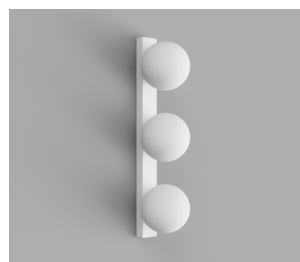

Orb 3Lt Wall Light Medium

DESCRIPTION

Strikingly contemporary, the 3-light version of the Orb gives prominence to a spherical rhythm that is fixed onto a rectangular form.

Repetition is the featured element in this variation from the Orb Collection. This composition of shapes displays a harmonious balance bringing tranquility to any room it inhabits.

White

PRODUCT CODE

3xLR.A03.M.WH +
Chrome: LR.i01.54C.CH
White: LR.i01.54C.WH
Dark Bronze:
LR.i01.54C.DB

PRODUCT TYPE

Indoor Wall Light

MATERIALS

Shade: Glass
Fixture: Aluminium

FINISHES

Shade: Opal
Fixture: Chrome, White,
Dark Bronze

DIMENSIONS

Shade: Ø12cm
Fixture: H50cm
W5cm
L2.2cm

LIGHT SOURCE

3 x G9 Max 25W

IP RATING

IP44

WEIGHT

TBC

WARRANTY

2 Years