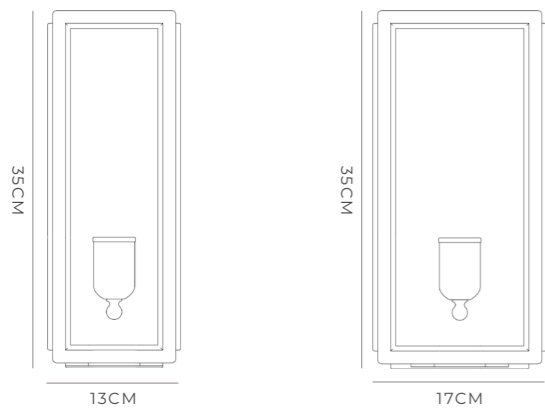

LILLE 1lt

PRODUCT SPECIFICATIONS

Small / Clear
LR.E01.73.004.CL

Small / Frosted
LR.E01.73.004.FR

Medium / Clear
LR.E01.73.005.CL

Medium / Frosted
LR.E01.73.005.FR

DESCRIPTION

The Lille Wall Light is a modern interpretation of a classic wall light. Its archetypal design leans towards a contemporary motif as seen by the Industrial style brass finish.

PRODUCT DETAILS

Application
Indoor and Outdoor
Wall Light

Dimensions
Small: H35 x W13 x L13cm
Medium: H35 x W17 x L13cm

Materials
Shade: Tempered Glass
Fixture: Brass

Finishes
Shade: Clear or Frosted
Fixture: Old Bronze

Light Source
E27 Max 9W LED

IP Rating
IP44

NOTES

Strong and sturdy in its construction yet refined and versatile for a variety of interiors.

LILLE 2lt

PRODUCT SPECIFICATIONS

Clear
LR.i04.73.006.CL

Frosted
LR.i04.73.006.FR

Application
Indoor Wall
or Ceiling Light

Dimensions
H30 x W30 x L13cm

Materials
Shade: Tempered Glass
Fixture: Brass

Finishes
Shade: Clear or Frosted
Fixture: Old Bronze

Light Source
2 x E27 Max 9W LED

NOTES