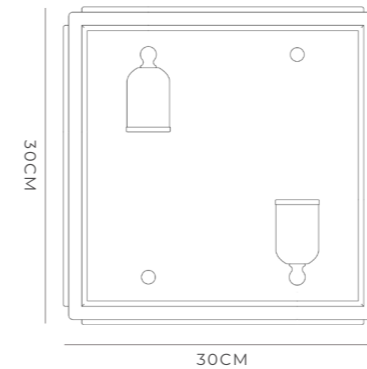

PRODUCT DETAILS

Application
Indoor Wall
or Ceiling Light

Dimensions
H30 x W30 x L13cm

Materials
Shade: Tempered Glass
Fixture: Brass

Finishes
Shade: Clear or Frosted
Fixture: Old Bronze

Light Source
2 x E27 Max 9W LED

NOTES

Lamp holders can be easily relocated to be side by side for wall light applications