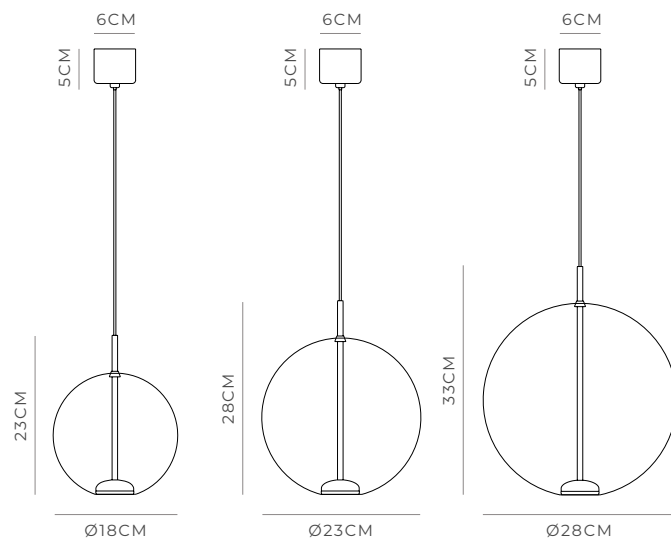

Orb Air Pendant Light

LR.ORB AIR/P

PRODUCT DETAILS

Dimensions	N/A
Application	Interior
Material	Glass, Aluminium
Lamp	LED 4W 2700K
Drop (cm)	Max 300

NOTES

ORB AIR

PRODUCT SPECIFICATIONS

Clear / Small
LR.i02.56.180.CL.OB

Clear / Medium
LR.i02.56.230.CL.OB

Clear / Large
LR.i02.56.280.CL.OB

Frosted / Small
LR.i02.56.180.FR.OB

Frosted / Medium
LR.i02.56.230.FR.OB

Frosted / Large
LR.i02.56.280.FR.OB

DESCRIPTION

Orb Air Pendant Light showcases a whisper-thin glass sphere, meticulously crafted to evoke a sophisticated weightlessness. A refined brass rod intersects the sphere, housing a radiant LED light source.

Orb Air's familiar yet captivating form emanates a celestial ambience, providing the perfect fusion of contemporary aesthetics and timeless elegance.

PRODUCT DETAILS

Application
Indoor Pendant Light

Dimensions
Small: Ø18cm
Medium: Ø23cm
Large: Ø28cm

Materials
Shade: Glass
Fixture: Aluminium

Finishes
Shade: Clear or Frosted
Fixture: Old Brass

Light Source
LED 4W 2700K

CRI
+90

Dimming
TRIAC

Cord
Max 300cm

NOTES

The three sizes and two different finishes offer a variety of arrangements — as individual suspensions, or in airy combinations of clusters.