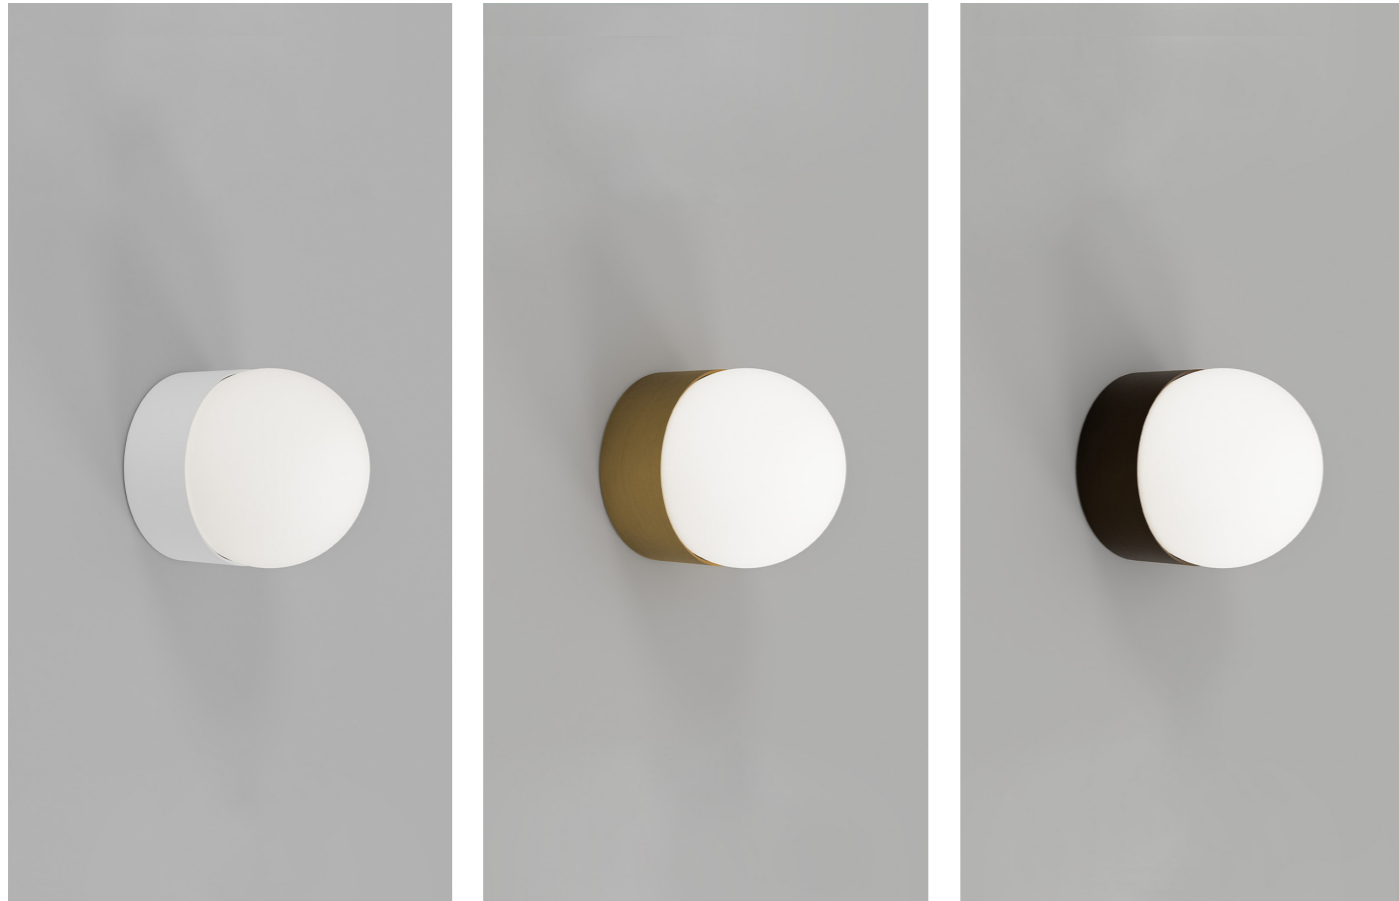

ORB SUR MINI

PRODUCT SPECIFICATIONS