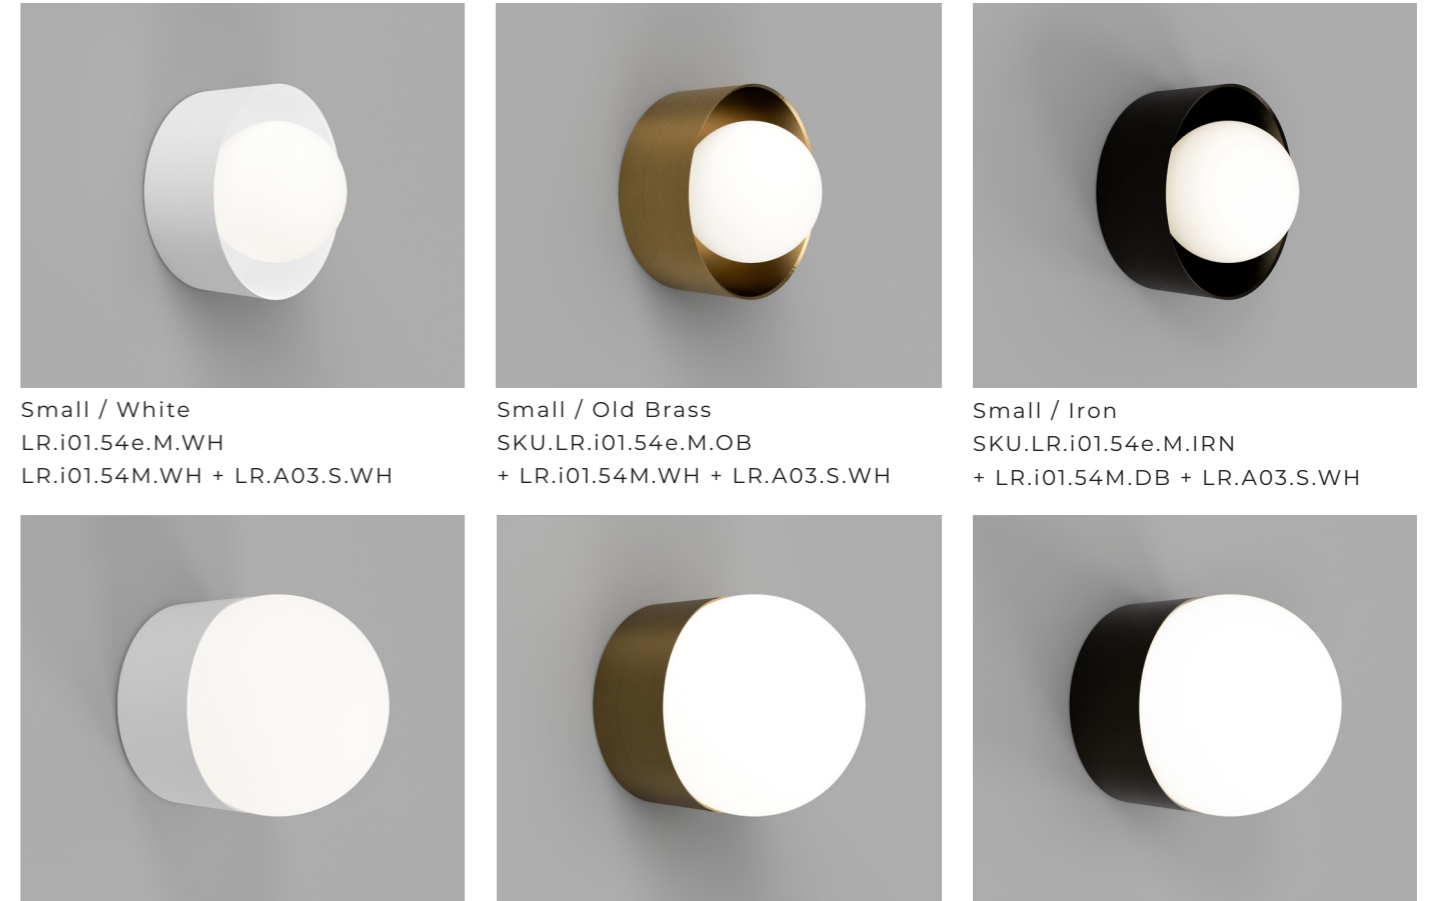

ORB SUR

PRODUCT SPECIFICATIONS

Small / White
LR.i01.54e.M.WH
LR.i01.54M.WH + LR.A03.S.WH

Small / Old Brass
SKU.LR.i01.54e.M.OB
+ LR.i01.54M.WH + LR.A03.S.WH

Small / Iron
SKU.LR.i01.54e.M.IRN
+ LR.i01.54M.DB + LR.A03.S.WH

Medium / White
LR.i01.54e.M.WH
LR.i01.54M.WH + LR.A03.M.WH

Medium / Old Brass
SKU.LR.i01.54e.M.OB
+ LR.i01.54M.WH + LR.A03.M.WH

Medium / Iron
SKU.LR.i01.54e.M.IRN
+ LR.i01.54M.DB + LR.A03.M.WH

DESCRIPTION

Orb Sur Wall Light takes the classic glass sphere of the Orb collection and incorporates a sleek frame, adding an extra element of depth to this most versatile wall light. The perfect sphere of opal glass emits a soft and diffused light and will sit comfortably in any interior setting.

PRODUCT DETAILS

Application
Indoor Wall Light

Dimensions
Shade: Ø8cm (Small) or
Ø12cm (Medium)
Fixture: Ø12cm x L5cm

Materials
Shade: Glass
Fixture: Aluminium (White)
Brass (Old Brass & Iron)

Finishes
White, Old Brass or Iron

Light Source
G9 Max 25W

IP-Rating
IP44

NOTES

Minimal and versatile enough to be fitted with an assortment of accessories. The Orb Collection is modular with a wide range of possibilities.