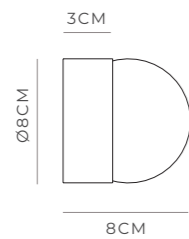

ORB SUR MINI

PRODUCT SPECIFICATIONS

White
SKU.LR.i01.54e.S.WH
+ LR.i01.54M.WH + LR.A03.S.WH

Old Brass
SKU.LR.i01.54e.S.OB
+ LR.i01.54M.WH + LR.A03.S.WH

Iron
SKU.LR.i01.54e.S.IRN
+ LR.i01.54M.WH + LR.A03.S.WH

DESCRIPTION

Orb Sur Mini Wall Light is miniature in form and exudes a luxurious contemporary aesthetic. Taking the classic glass sphere of the Orb Collection, it incorporates a sleek frame. The perfect sphere of opal glass emits a soft and diffused light, ideal for any interior that requires discreet lighting.

PRODUCT DETAILS

Application
Indoor Wall Light

Dimensions
Shade: Ø8cm
Fixture: Ø8cm x L3cm

Materials
Shade: Glass
Fixture: Aluminium (White)
Brass (Old Brass & Iron)

Finishes
White, Old Brass or Iron

Light Source
G9 Max 25W

IP-Rating
IP44

NOTES

Minimal and versatile enough to be fitted with an assortment of accessories. The Orb Collection is modular with a wide range of possibilities.

ORB SUR

PRODUCT SPECIFICATIONS

Small / White
LR.i01.54e.M.WH
LR.i01.54M.WH + LR.A03.S.WH

Small / Old Brass
SKU.LR.i01.54e.M.OB
+ LR.i01.54M.WH + LR.A03.S.WH

Small / Iron
SKU.LR.i01.54e.M.IRN
+ LR.i01.54M.DB + LR.A03.S.WH

Medium / White
LR.i01.54e.M.WH
LR.i01.54M.WH + LR.A03.M.WH

Medium / Old Brass
SKU.LR.i01.54e.M.OB
+ LR.i01.54M.WH + LR.A03.M.WH

Medium / Iron
SKU.LR.i01.54e.M.IRN
+ LR.i01.54M.DB + LR.A03.M.WH

DESCRIPTION

Orb Sur Wall Light takes the classic glass sphere of the Orb collection and incorporates a sleek frame, adding an extra element of depth to this most versatile wall light. The perfect sphere of opal glass emits a soft and diffused light and will sit comfortably in any interior setting.

PRODUCT DETAILS

Application
Indoor Wall Light

Dimensions
Shade: Ø8cm (Small) or
Ø12cm (Medium)
Fixture: Ø12cm x L5cm