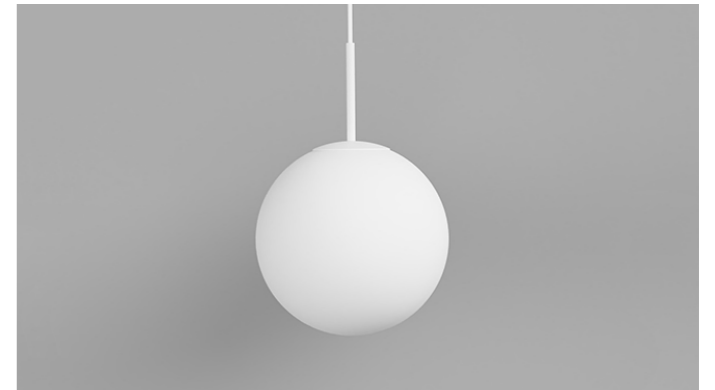

Large / Textured White
LR.i02.55.L.WH