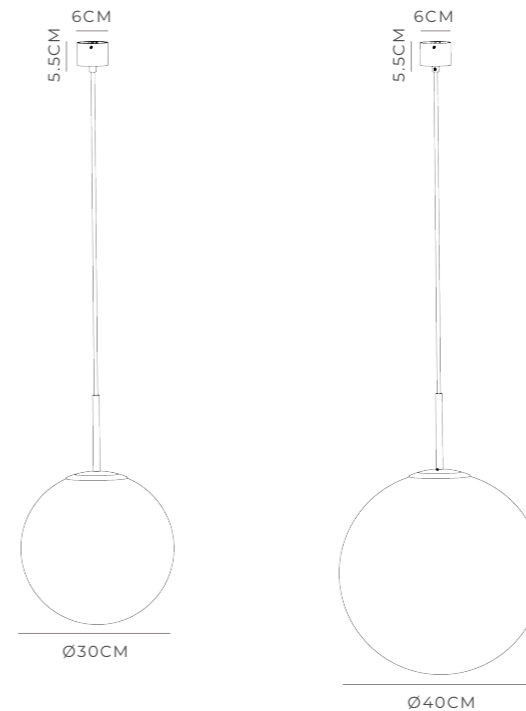

ORB MAX

PRODUCT SPECIFICATIONS

Large / Textured Black
LR.i02.55.L.BL

Large / Textured White
LR.i02.55.L.WH

Extra Large / Textured Black
LR.i02.55.XL.BL

Extra Large / Textured White
LR.i02.55.XL.WH

DESCRIPTION

With an emphasis on the curvature and smoothness of a simple sphere, the Orb Max Pendant Light is the perfect addition to any residential or commercial space.

PRODUCT DETAILS

Application
Indoor Pendant Light

Dimensions
Large: Ø30cm
Extra Large: Ø40cm

Materials
Shade: Mouth-Blown Glass
Fixture: Aluminium

Finishes
Shade: White
Fixture: Textured Black or Textured White

Light Source
E27 Max 9W LED

Cord
Max 200cm

NOTES

The delicateness of the pendant's petite cable juxtaposed with the bold circular shape of the pendant lends itself to a minimal and contemporary look.