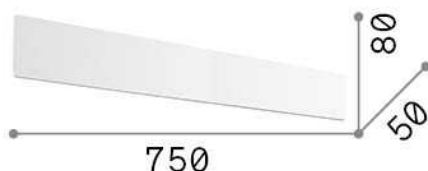

Net weight	1.04 kg
Insulation class	I
Protection index	IP20
Compliance	CE
Operating temperature	0° ~ +40 °C
Full load efficiency	X
Dimmer	NO, On-Off
Power output	220-240 V AC 50/60 Hz
Power supply	In-built, included Replaceable (by qualified operators only), electronic

Source info

Integrated source	Integrated LED module
Replaceable source	No
Power	30 W
Emission	Indirect
Max consumption	max 30,00 W
Features LED	LED SMD SAMSUNG
CCT LED	4000 K
Duration LED (t. 25°C)	50000 h
CRI	> 80
Light beam	-
Light beam flux	4300 lm
Useful light flux	3870 lm
Photobiological risk	1