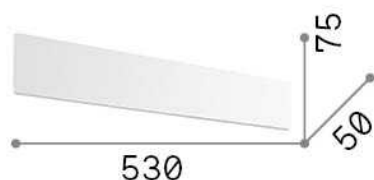

Net weight	0.59 kg
Insulation class	I
Protection index	IP20
Compliance	CE
Operating temperature	0° ~ +40 °C
Full load efficiency	X
Dimmer	NO, On-Off
Power output	220-240 V AC 50/60 Hz
Power supply	In-built, included Replaceable (by qualified operators only), electronic

Source info

Integrated source	Integrated LED module
Replaceable source	No
Power	23 W
Emission	Indirect
Max consumption	max 23,00 W
Features LED	LED SMD SAMSUNG
CCT LED	3000 K
Duration LED (t. 25°C)	50000 h
CRI	> 80
Light beam	-
Light beam flux	2900 lm
Useful light flux	2600 lm
Photobiological risk	1