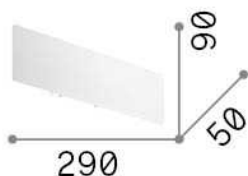

Net weight	0.45 kg
Insulation class	I
Protection index	IP20
Compliance	CE
Operating temperature	0° ~ +40 °C
Full load efficiency	X
Dimmer	NO, On-Off
Power output	220-240 V AC 50/60 Hz
Power supply	In-built, included Replaceable (by qualified operators only), electronic

Source info

Integrated source	Integrated LED module
Replaceable source	No
Power	12,5 W
Emission	Indirect
Max consumption	max 12,50 W
Features LED	LED SMD SAMSUNG
CCT LED	3000 K
Duration LED (t. 25°C)	50000 h
CRI	> 80
Light beam	-
Light beam flux	1450 lm
Useful light flux	1310 lm
Photobiological risk	1