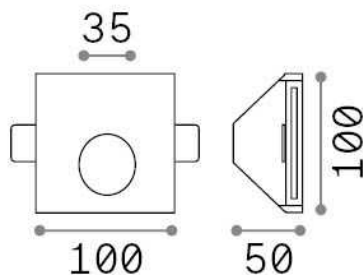

General info

Technical - Recessed lights

Ean	8021696249834
Item	WALKY-3 FI
Installation	Recessed lights
Guarantee	5 years
Gross weight	0.63 kg
Volume	0.00091 m ³

Technical info

Net weight	0.58 kg
Insulation class	II
Protection index	IP20
Compliance	CE
Operating temperature	0° ~ +40 °C
Full load efficiency	X
Dimmer	NO, On-Off
Power output	220-240 V AC 50/60 Hz
Power supply	Separate, included Replaceable (by qualified operators only), electronic
Recessed specifications	103 x 103 - h. ≥ 100 , 9-15

Source info

Integrated source	Integrated LED module
Replaceable source	Replaceable (by qualified operators only)
Power	1 W
Emission	Direct Asymmetrical
Max consumption	max 1,00 W
Features LED	LED SMD
CCT LED	3000 K
Duration LED (t. 25°C)	50000 h
CRI	> 90
Light beam	-
Light beam flux	55 lm
Useful light flux	40 lm