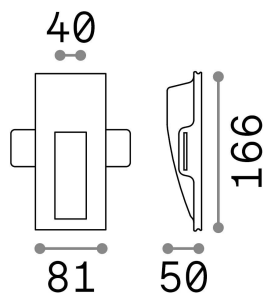

General info

Technical - Recessed lights

Ean	8021696249827
Item	WALKY-2 FI
Installation	Recessed lights
Guarantee	5 years
Gross weight	0.64 kg
Volume	0.001152 m ³

Technical info

Net weight	0.58 kg
Insulation class	II
Protection index	IP20
Compliance	CE
Operating temperature	0° ~ +40 °C
Full load efficiency	X
Dimmer	NO, On-Off
Power output	220-240 V AC 50/60 Hz
Power supply	Separate, included Replaceable (by qualified operators only), electronic
Recessed specifications	83 x 168 - h. ≥ 100 , 9-15

Source info

Integrated source	Integrated LED module
Replaceable source	Replaceable (by qualified operators only)
Power	1 W
Emission	Direct Asymmetrical
Max consumption	max 1,00 W
Features LED	LED SMD
CCT LED	3000 K
Duration LED (t. 25°C)	50000 h
CRI	> 90
Light beam	-
Light beam flux	55 lm
Useful light flux	40 lm