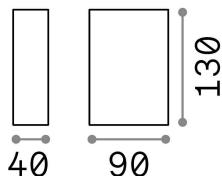

Source info

Integrated source	Light bulb (not included)
Replaceable source	Replaceable
Power	G9 max 2 x 15 W
Emission	Direct + Indirect
Max consumption	-