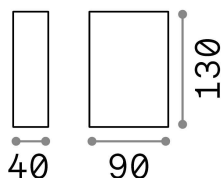

General info

Outdoor - Wall lamps

Outdoor wall mounted lamp with multiple sources and direct/indirect light emission

Ean	8021696113791
Item	TETRIS-2 AP2 ANTRACITE
Installation	Wall
Guarantee	5 years
Gross weight	0.6 kg
Volume	0.001755 m ³

Technical info

Net weight	0.52 kg
Insulation class	I
Protection index	IP44
Compliance	CE
Operating temperature	-
Full load efficiency	X
Dimmer	Determined by the light bulb
Power output	220-240 V AC
Power supply	Not required