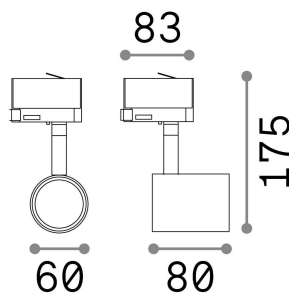

## Technical info

<b>Net weight</b>	0.25 kg
<b>Insulation class</b>	II
<b>Protection index</b>	IP20
<b>Compliance</b>	CE
<b>Operating temperature</b>	0° ~ +40 °C
<b>Full load efficiency</b>	X
<b>Dimmer</b>	Determined by the light bulb, On-Off
<b>Power output</b>	120-240 V AC
<b>Power supply</b>	Not required
<b>Adjustability</b>	YES

## Technical - Spotlights and Tracks

<b>Ean</b>	8021696229706
<b>Item</b>	SPOT TRACK BIANCO
<b>Installation</b>	Spotlights and Tracks
<b>Guarantee</b>	5 years
<b>Gross weight</b>	0.35 kg
<b>Volume</b>	0.0016 m <sup>3</sup>