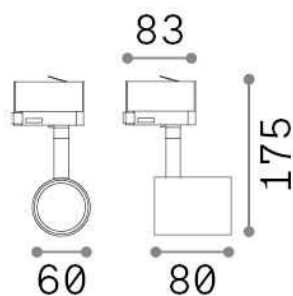

## Technical info

<b>Net weight</b>	0.25 kg
<b>Insulation class</b>	II
<b>Protection index</b>	IP20
<b>Compliance</b>	CE
<b>Operating temperature</b>	0° ~ +40 °C
<b>Full load efficiency</b>	X
<b>Dimmer</b>	Determined by the light bulb, On-Off
<b>Power output</b>	120-240 V AC
<b>Power supply</b>	Not required
<b>Adjustability</b>	YES

## Technical - Spotlights and Tracks

<b>Ean</b>	8021696269634
<b>Item</b>	SPOT TRACK OTTONE
<b>Installation</b>	Spotlights and Tracks
<b>Guarantee</b>	5 years
<b>Gross weight</b>	0.35 kg
<b>Volume</b>	0.0016 m <sup>3</sup>

## Technical - Spotlights and Tracks

<b>Ean</b>	8021696229706
<b>Item</b>	SPOT TRACK BIANCO
<b>Installation</b>	Spotlights and Tracks
<b>Guarantee</b>	5 years
<b>Gross weight</b>	0.35 kg
<b>Volume</b>	0.0016 m <sup>3</sup>