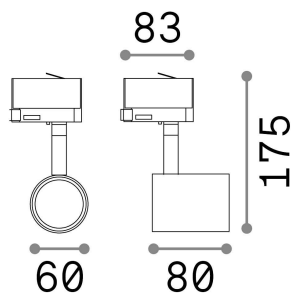

## Technical - Spotlights and Tracks

<b>Ean</b>	8021696229720
<b>Item</b>	SPOT TRACK NERO
<b>Installation</b>	Spotlights and Tracks
<b>Guarantee</b>	5 years
<b>Gross weight</b>	0.35 kg
<b>Volume</b>	0.001544 m <sup>3</sup>

## Technical info

<b>Net weight</b>	0.25 kg
<b>Insulation class</b>	II
<b>Protection index</b>	IP20
<b>Compliance</b>	CE
<b>Operating temperature</b>	0° ~ +40 °C
<b>Full load efficiency</b>	X
<b>Dimmer</b>	Determined by the light bulb, On-Off
<b>Power output</b>	120-240 V AC
<b>Power supply</b>	Not required
<b>Adjustability</b>	YES

## Technical - Spotlights and Tracks

<b>Ean</b>	8021696269634
<b>Item</b>	SPOT TRACK OTTONE
<b>Installation</b>	Spotlights and Tracks
<b>Guarantee</b>	5 years
<b>Gross weight</b>	0.35 kg
<b>Volume</b>	0.0016 m <sup>3</sup>