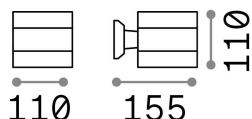

Source info

Integrated source	Light bulb (not included)
Replaceable source	Replaceable
Power	G9 max 1 x 40 W
Emission	Direct + Indirect
Max consumption	-