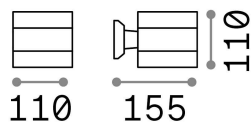

Source info

Integrated source	Light bulb (not included)
Replaceable source	Replaceable
Power	G9 max 1 x 40 W
Emission	Direct + Indirect
Max consumption	-