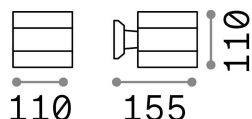

Source info

Integrated source	Light bulb (not included)
Replaceable source	Replaceable
Power	G9 max 1 x 40 W
Emission	Direct + Indirect
Max consumption	-