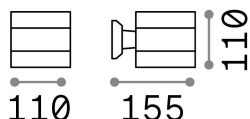

Integrated source	Light bulb (not included)
Replaceable source	Replaceable
Power	G9 max 1 x 40 W
Emission	Direct + Indirect
Max consumption	-

General info

Outdoor - Wall lamps

Outdoor wall mounted lamp with direct/indirect light emission

Ean	8021696144283
Item	SNIF AP1 ROUND BIANCO
Installation	Wall
Guarantee	5 years
Gross weight	0.89 kg
Volume	0.003211 m ³

Technical info

Net weight	0.75 kg
Insulation class	I
Protection index	IP54
Compliance	CE
Operating temperature	-15° ~ +45 °C
Full load efficiency	X
Dimmer	Determined by the light bulb
Power output	220-240 V AC
Power supply	Not required