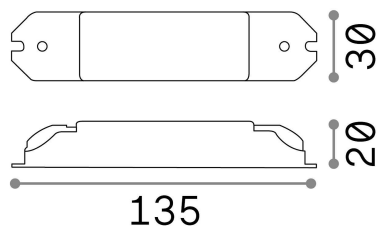

General info

Technical - Accessories

Ean	8021696267999
Item	LIKA DRIVER DALI/PUSH 12W 700mA
Installation	Accessories
Guarantee	5 years
Gross weight	0.1 kg
Volume	0.000123 m ³

Technical info

Net weight	0.08 kg
Compliance	CE
Operating temperature	0° ~ +40 °C
Full load efficiency	X
Dimmer	Dimmable, DALI
Accessory type	Optional
Power output	100-240 V AC max 700 mA CC 50/60 Hz