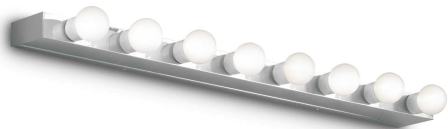

General info

Indoor - Wall lamps

| | |
|---------------------|-------------------------|
| Ean | 8021696045634 |
| Item | PRIVE' AP8 CROMO |
| Installation | Wall lamps |
| Guarantee | 5 years |
| Gross weight | 1.85 kg |
| Volume | 0.014273 m ³ |