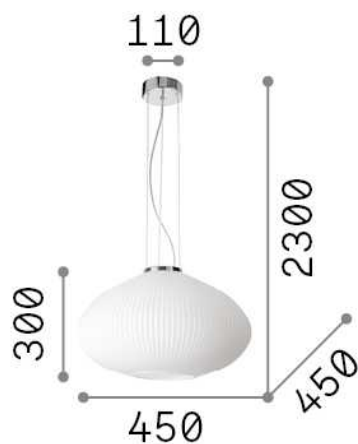

General info

Indoor - Suspensions

Ean	8021696264523
Item	PLISSE' SP1 D45 CROMO
Installation	Suspensions
Guarantee	5 years
Gross weight	5.05 kg
Volume	0.120787 m ³

Technical info

Net weight	3.3 kg
Insulation class	II
Protection index	IP20
Compliance	CE
Operating temperature	0° ~ +40 °C
Full load efficiency	X
Dimmer	Determined by the light bulb
Power output	220-240 V AC
Power supply	Not required

Source info

Integrated source	Light bulb (not included)
Replaceable source	No
Power	E27 max 1 x 60 W
Emission	Diffuse
Max consumption	-

General info

Indoor - Suspensions

Ean	8021696285191
Item	PLISSE' SP1 D45 OTTONE
Installation	Suspensions
Guarantee	5 years
Gross weight	5.41 kg
Volume	0.120787 m ³

Technical info

Net weight	3.3 kg
Insulation class	II
Protection index	IP20
Compliance	CE
Operating temperature	0° ~ +40 °C
Full load efficiency	X
Dimmer	Determined by the light bulb
Power output	220-240 V AC
Power supply	Not required

Source info

Integrated source	Light bulb (not included)
Replaceable source	No
Power	E27 max 1 x 60 W
Emission	Diffuse
Max consumption	-