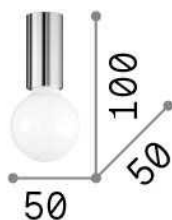

General info

Indoor - Ceiling lamps

Ean	8021696232980
Item	PETIT PL1 NERO
Installation	Ceiling lamps
Guarantee	5 years
Gross weight	0.84 kg
Volume	0.007087 m ³

Technical info

Net weight	0.79 kg
Insulation class	II
Protection index	IP20
Compliance	CE
Operating temperature	0° ~ +40 °C
Full load efficiency	X
Dimmer	Determined by the light bulb
Power output	220-240 V AC
Power supply	Not required

Source info

Integrated source	Light bulb (included)
Replaceable source	Replaceable
Power	E27 max 1 x 42 W
Emission	Diffuse
Max consumption	-
Bulb included	1 - E14 OLIVA 4W 3000K CRI80 SATIN

General info

Indoor - Ceiling lamps

Ean	8021696233031
Item	PETIT PL1 OTTONE
Installation	Ceiling lamps
Guarantee	5 years
Gross weight	0.84 kg
Volume	0.007087 m ³

Technical info

Net weight	0.79 kg
Insulation class	II
Protection index	IP20
Compliance	CE
Operating temperature	0° ~ +40 °C
Full load efficiency	X
Dimmer	Determined by the light bulb
Power output	220-240 V AC
Power supply	Not required