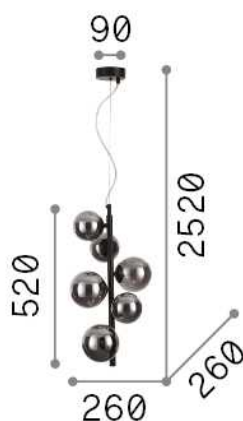

### Indoor - Suspensions

<b>Ean</b>	8021696271422
<b>Item</b>	PERLAGE SP6 FUME'
<b>Installation</b>	Suspensions
<b>Guarantee</b>	5 years
<b>Gross weight</b>	2.35 kg
<b>Volume</b>	0.031654 m <sup>3</sup>

## Technical info

<b>Net weight</b>	1.3 kg
<b>Insulation class</b>	II
<b>Protection index</b>	IP20
<b>Compliance</b>	CE
<b>Operating temperature</b>	0° ~ +40 °C
<b>Full load efficiency</b>	X
<b>Dimmer</b>	Determined by the light bulb
<b>Power output</b>	220-240 V AC
<b>Power supply</b>	Not required

## Source info

<b>Integrated source</b>	Light bulb (included)
<b>Replaceable source</b>	Replaceable
<b>Power</b>	G9 max 6 x 15 W
<b>Emission</b>	Diffuse
<b>Max consumption</b>	-
<b>Bulb included</b>	1 - E14 OLIVA 4W 3000K CRI80 SATIN