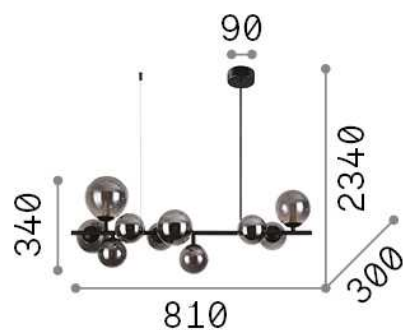

General info

Indoor - Suspensions

Ean	8021696271408
Item	PERLAGE SP10 FUME'
Installation	Suspensions
Guarantee	5 years
Gross weight	3.97 kg
Volume	0.061705 m ³

Technical info

Net weight	2.2 kg
Insulation class	II
Protection index	IP20
Compliance	CE
Operating temperature	0° ~ +40 °C
Full load efficiency	X
Dimmer	Determined by the light bulb
Power output	220-240 V AC
Power supply	Not required

Source info

Integrated source	Light bulb (included)
Replaceable source	Replaceable
Power	G9 max 10 x 15 W
Emission	Diffuse
Max consumption	-
Bulb included	1 - E14 OLIVA 4W 3000K CRI80 SATIN

General info

Indoor - Suspensions

Ean	8021696283791
Item	PERLAGE SP10 BIANCO
Installation	Suspensions
Guarantee	5 years
Gross weight	3.97 kg
Volume	0.061705 m ³

Technical info

Net weight	2.2 kg
Insulation class	II
Protection index	IP20
Compliance	CE
Operating temperature	0° ~ +40 °C
Full load efficiency	X
Dimmer	Determined by the light bulb
Power output	220-240 V AC
Power supply	Not required

Source info

Integrated source	Light bulb (included)
Replaceable source	Replaceable
Power	G9 max 10 x 15 W
Emission	Diffuse
Max consumption	-
Bulb included	1 - E14 OLIVA 4W 3000K CRI80 SATIN