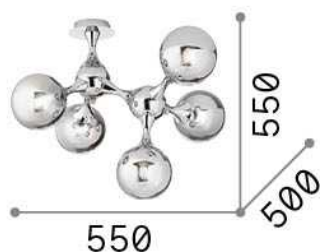

General info

Indoor - Ceiling lamps

Ean	8021696241050
Item	NODI PL5 OTTONE
Installation	Ceiling lamps
Guarantee	5 years
Gross weight	4 kg
Volume	0.101168 m ³

Technical info

Net weight	3.2 kg
Insulation class	I
Protection index	IP20
Compliance	CE
Operating temperature	0° ~ +40 °C
Full load efficiency	X
Dimmer	Determined by the light bulb
Power output	220-240 V AC
Power supply	Not required

Source info

Integrated source	Light bulb (not included)
Replaceable source	No
Power	E14 max 5 x 28 W
Emission	Diffuse
Max consumption	-

General info

Indoor - Ceiling lamps

Ean	8021696200484
Item	NODI PL5 CROMO
Installation	Ceiling lamps
Guarantee	5 years
Gross weight	4 kg
Volume	0.101168 m ³

Technical info

Net weight	3.2 kg
Insulation class	I
Protection index	IP20
Compliance	CE
Operating temperature	0° ~ +40 °C
Full load efficiency	X
Dimmer	Determined by the light bulb
Power output	220-240 V AC
Power supply	Not required