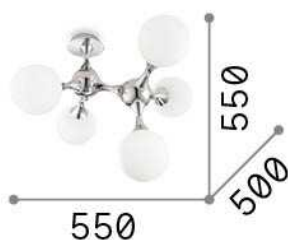

General info

Indoor - Ceiling lamps

Ean	8021696241050
Item	NODI PL5 OTTONE
Installation	Ceiling lamps
Guarantee	5 years
Gross weight	4 kg
Volume	0.101168 m ³

Technical info

Net weight	3.2 kg
Insulation class	I
Protection index	IP20
Compliance	CE
Operating temperature	0° ~ +40 °C
Full load efficiency	X
Dimmer	Determined by the light bulb
Power output	220-240 V AC
Power supply	Not required

Source info

Integrated source	Light bulb (not included)
Replaceable source	No
Power	E14 max 5 x 28 W
Emission	Diffuse
Max consumption	-

General info

Indoor - Ceiling lamps

Ean	8021696200484
Item	NODI PL5 CROMO
Installation	Ceiling lamps
Guarantee	5 years
Gross weight	4 kg
Volume	0.101168 m ³

Technical info

Net weight	3.2 kg
Insulation class	I
Protection index	IP20
Compliance	CE
Operating temperature	0° ~ +40 °C
Full load efficiency	X
Dimmer	Determined by the light bulb
Power output	220-240 V AC
Power supply	Not required