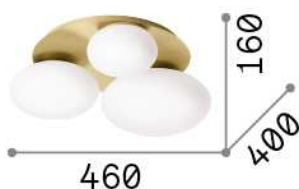

Source info

Integrated source	Light bulb (included)
Replaceable source	Replaceable
Power	GX53 max 3 x 15 W
Emission	Diffuse
Max consumption	-
Bulb included	1 - E14 OLIVA 4W 3000K CRI80 SATIN