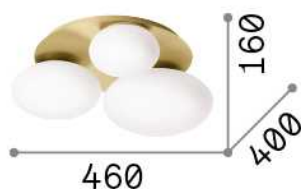

Source info

Integrated source	Light bulb (included)
Replaceable source	Replaceable
Power	GX53 max 3 x 15 W
Emission	Diffuse
Max consumption	-
Bulb included	1 - E14 OLIVA 4W 3000K CRI80 SATIN