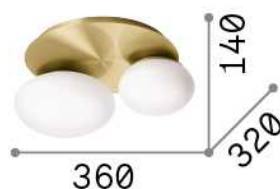

General info

Indoor - Ceiling lamps

Ean	8021696306957
Item	NINFEA PL2 BIANCO
Installation	Ceiling lamps
Guarantee	5 years
Gross weight	2.8 kg
Volume	0.030168 m ³

Technical info

Net weight	1.7 kg
Insulation class	II
Protection index	IP20
Compliance	CE
Operating temperature	0° ~ +40 °C
Full load efficiency	X
Dimmer	Determined by the light bulb
Power output	220-240 V AC
Power supply	Not required

Source info

Integrated source	Light bulb (included)
Replaceable source	Replaceable
Power	GX53 max 2 x 15 W
Emission	Diffuse
Max consumption	-
Bulb included	1 - E14 OLIVA 4W 3000K CRI80 SATIN

General info

Indoor - Ceiling lamps

Ean	8021696293653
Item	NINFEA PL2 OTTONE
Installation	Ceiling lamps
Guarantee	5 years
Gross weight	2.8 kg
Volume	0.030168 m ³

Technical info

Net weight	1.7 kg
Insulation class	II
Protection index	IP20
Compliance	CE
Operating temperature	0° ~ +40 °C
Full load efficiency	X
Dimmer	Determined by the light bulb
Power output	220-240 V AC
Power supply	Not required