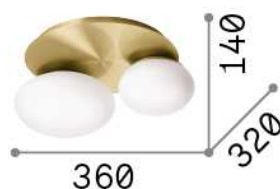

General info

Indoor - Ceiling lamps

Ean	8021696306957
Item	NINFEA PL2 BIANCO
Installation	Ceiling lamps
Guarantee	5 years
Gross weight	2.8 kg
Volume	0.030168 m ³

Technical info

Net weight	1.7 kg
Insulation class	II
Protection index	IP20
Compliance	CE
Operating temperature	0° ~ +40 °C
Full load efficiency	X
Dimmer	Determined by the light bulb
Power output	220-240 V AC
Power supply	Not required