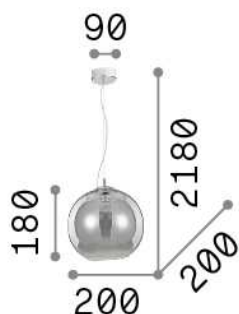

General info

Indoor - Suspensions

Ean	8021696250311
Item	NEMO SP1 D20 FUME'
Installation	Suspensions
Guarantee	5 years
Gross weight	1.54 kg
Volume	0.024057 m³

Technical info

Net weight	1.3 kg
Insulation class	II
Protection index	IP20
Compliance	CE
Operating temperature	0° ~ +40 °C
Full load efficiency	X
Dimmer	Determined by the light bulb
Power output	220-240 V AC
Power supply	Not required

Source info

Integrated source	Light bulb (not included)
Replaceable source	No
Power	E27 max 1 x 60 W
Emission	Diffuse
Max consumption	-