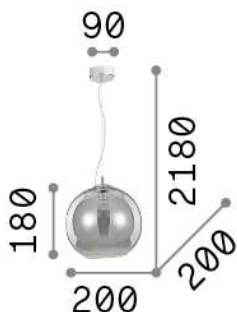

General info

Indoor - Suspensions

Ean	8021696250328
Item	NEMO SP1 D20 RAME
Installation	Suspensions
Guarantee	5 years
Gross weight	1.54 kg
Volume	0.024057 m³

Technical info

Net weight	1.3 kg
Insulation class	II
Protection index	IP20
Compliance	CE
Operating temperature	0° ~ +40 °C
Full load efficiency	X
Dimmer	Determined by the light bulb
Power output	220-240 V AC
Power supply	Not required

Source info

Integrated source	Light bulb (not included)
Replaceable source	No
Power	E27 max 1 x 60 W
Emission	Diffuse
Max consumption	-