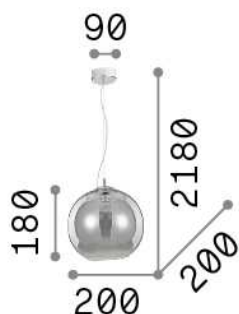

General info

Indoor - Suspensions

Ean	8021696149585
Item	NEMO SP1 D20 CROMO SFUMATO
Installation	Suspensions
Guarantee	5 years
Gross weight	1.54 kg
Volume	0.024057 m³

Technical info

Net weight	1.3 kg
Insulation class	II
Protection index	IP20
Compliance	CE
Operating temperature	0° ~ +40 °C
Full load efficiency	X
Dimmer	Determined by the light bulb
Power output	220-240 V AC
Power supply	Not required

Source info

Integrated source	Light bulb (not included)
Replaceable source	No
Power	E27 max 1 x 60 W
Emission	Diffuse
Max consumption	-