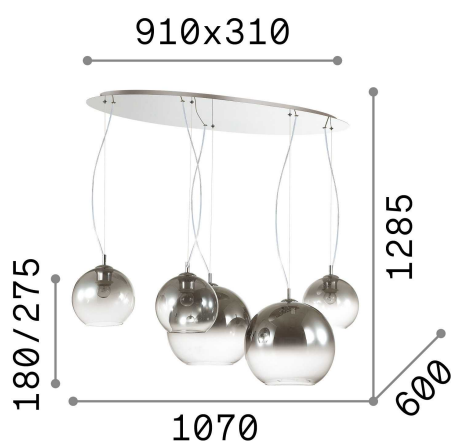

General info

Indoor - Suspensions

Ean	8021696138305
Item	NEMO SP5 CROMO SFUMATO
Installation	Suspensions
Guarantee	5 years
Gross weight	11.74 kg
Volume	0.242352 m ³

Technical info

Net weight	8.7 kg
Insulation class	I
Protection index	IP20
Compliance	CE
Operating temperature	0° ~ +40 °C
Dimmer	Determined by the light bulb
Power output	220-240 V AC
Power supply	Not required

Source info

Integrated source	Light bulb (not included)
Replaceable source	No
Power	E27 max 5 x 60 W
Emission	Diffuse
Max consumption	-