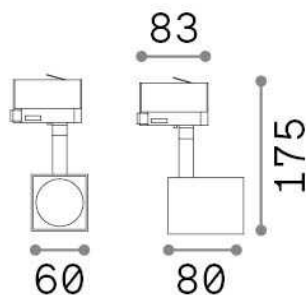

General info

Technical - Spotlights and Tracks

Ean	8021696229768
Item	MOUSE TRACK BIANCO
Installation	Spotlights and Tracks
Guarantee	5 years
Gross weight	0.5 kg
Volume	0.00273 m ³

Technical info

Net weight	0.3 kg
Insulation class	II
Protection index	IP20
Compliance	CE
Operating temperature	0° ~ +40 °C
Full load efficiency	X
Dimmer	Determined by the light bulb, On-Off
Power output	120-240 V AC
Power supply	Not required
Adjustability	YES

Source info

Integrated source	Light bulb (not included)
Replaceable source	No
Power	GU10 max 1 x 50 W
Emission	Direct
Max consumption	max 50,00 W

General info

Technical - Spotlights and Tracks

Ean	8021696229782
Item	MOUSE TRACK NERO
Installation	Spotlights and Tracks
Guarantee	5 years
Gross weight	0.5 kg
Volume	0.00273 m ³

Technical info

Net weight	0.3 kg
Insulation class	II
Protection index	IP20
Compliance	CE
Operating temperature	0° ~ +40 °C
Full load efficiency	X
Dimmer	Determined by the light bulb, On-Off
Power output	120-240 V AC
Power supply	Not required
Adjustability	YES

Source info

Integrated source	Light bulb (not included)
Replaceable source	No
Power	GU10 max 1 x 50 W
Emission	Direct
Max consumption	max 50,00 W