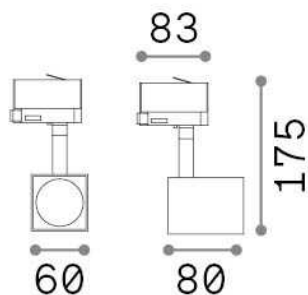

General info

Technical - Spotlights and Tracks

Ean	8021696229768
Item	MOUSE TRACK BIANCO
Installation	Spotlights and Tracks
Guarantee	5 years
Gross weight	0.5 kg
Volume	0.00273 m ³

Technical info

Net weight	0.3 kg
Insulation class	II
Protection index	IP20
Compliance	CE
Operating temperature	0° ~ +40 °C
Full load efficiency	X
Dimmer	Determined by the light bulb, On-Off
Power output	120-240 V AC
Power supply	Not required
Adjustability	YES

Source info

Integrated source	Light bulb (not included)
Replaceable source	No
Power	GU10 max 1 x 50 W
Emission	Direct
Max consumption	max 50,00 W

General info

Technical - Spotlights and Tracks

Ean	8021696229782
Item	MOUSE TRACK NERO
Installation	Spotlights and Tracks
Guarantee	5 years
Gross weight	0.5 kg
Volume	0.00273 m ³

Technical info

Net weight	0.3 kg
Insulation class	II
Protection index	IP20
Compliance	CE
Operating temperature	0° ~ +40 °C
Full load efficiency	X
Dimmer	Determined by the light bulb, On-Off
Power output	120-240 V AC
Power supply	Not required
Adjustability	YES

Source info

Integrated source	Light bulb (not included)
Replaceable source	No
Power	GU10 max 1 x 50 W
Emission	Direct
Max consumption	max 50,00 W