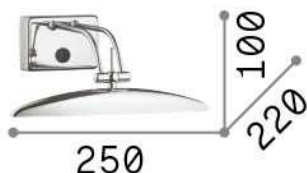

Source info

Integrated source	Light bulb (included)
Replaceable source	Replaceable
Power	G9 max 2 x 40 W
Emission	Direct
Ignition time	X
Max consumption	-
Bulb included	1 - E14 OLIVA 4W 3000K CRI80 SATIN