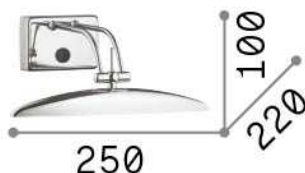

Net weight	0.55 kg
Insulation class	I
Protection index	IP20
Compliance	CE
Operating temperature	0° ~ +40 °C
Full load efficiency	X
Dimmer	NO
Power output	220-240 V AC Integrated switch button
Power supply	Not required
Adjustability	YES

Source info

Integrated source	Light bulb (included)
Replaceable source	Replaceable
Power	G9 max 2 x 40 W
Emission	Direct
Ignition time	X
Max consumption	-
Bulb included	1 - E14 OLIVA 4W 3000K CRI80 SATIN