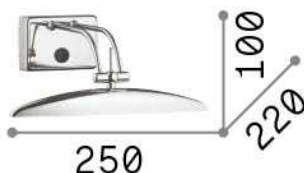

Net weight	0.55 kg
Insulation class	I
Protection index	IP20
Compliance	CE
Operating temperature	0° ~ +40 °C
Full load efficiency	X
Dimmer	NO
Power output	220-240 V AC Integrated switch button
Power supply	Not required
Adjustability	YES

Source info

Integrated source	Light bulb (included)
Replaceable source	Replaceable
Power	G9 max 2 x 40 W
Emission	Direct
Max consumption	-
Bulb included	1 - E14 OLIVA 4W 3000K CRI80 SATIN