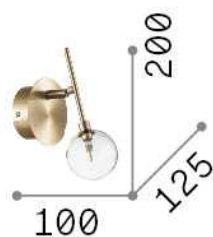

Net weight	0.28 kg
Insulation class	II
Protection index	IP20
Compliance	CE
Operating temperature	0° ~ +40 °C
Full load efficiency	X
Dimmer	NO, On-Off
Power output	220-240 V AC 50/60 Hz
Power supply	In-built, included Replaceable (by qualified operators only), electronic
Adjustability	YES

Source info

Integrated source	Light bulb (included)
Replaceable source	Replaceable
Power	G4 max 1 x 2 W
Emission	Diffuse
Max consumption	-
Bulb included	1 - E14 OLIVA 4W 3000K CRI80 SATIN