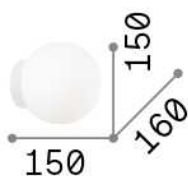

Source info

Integrated source	Light bulb (included)
Replaceable source	Replaceable
Power	G9 max 1 x 15 W
Emission	Diffuse
Max consumption	-
Bulb included	1 - E14 OLIVA 4W 3000K CRI80 SATIN