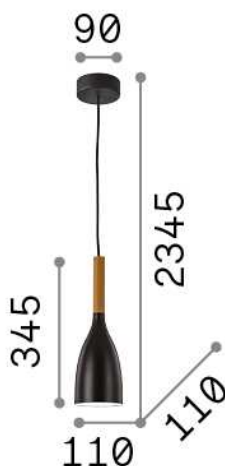

General info

Indoor - Suspensions

Ean	8021696110745
Item	MANHATTAN SP1 BIANCO
Installation	Suspensions
Guarantee	5 years
Gross weight	0.71 kg
Volume	0.00612 m ³

Technical info

Net weight	0.56 kg
Insulation class	II
Protection index	IP20
Compliance	CE
Operating temperature	0° ~ +40 °C
Full load efficiency	X
Dimmer	Determined by the light bulb
Power output	220-240 V AC
Power supply	Not required

Source info

Integrated source	Light bulb (not included)
Replaceable source	No
Power	E14 max 1 x 40 W
Emission	Direct
Max consumption	-

General info

Indoor - Suspensions

Ean	8021696110752
Item	MANHATTAN SP1 NERO
Installation	Suspensions
Guarantee	5 years
Gross weight	0.71 kg
Volume	0.00612 m ³

Technical info

Net weight	0.56 kg
Insulation class	II
Protection index	IP20
Compliance	CE
Operating temperature	0° ~ +40 °C
Full load efficiency	X
Dimmer	Determined by the light bulb
Power output	220-240 V AC
Power supply	Not required

Source info

Integrated source	Light bulb (not included)
Replaceable source	No
Power	E14 max 1 x 40 W
Emission	Direct
Max consumption	-