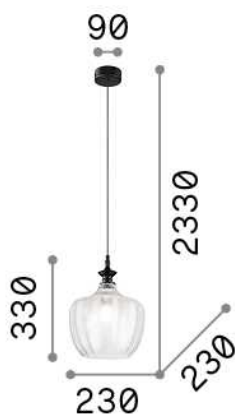

General info

Indoor - Suspensions

Ean	8021696263649
Item	LORD SP1 FUME'
Installation	Suspensions
Guarantee	5 years
Gross weight	2 kg
Volume	0.038912 m³

Technical info

Net weight	1.43 kg
Insulation class	II
Protection index	IP20
Compliance	CE
Operating temperature	0° ~ +40 °C
Full load efficiency	X
Dimmer	Determined by the light bulb
Power output	220-240 V AC
Power supply	Not required

Source info

Integrated source	Light bulb (not included)
Replaceable source	No
Power	E27 max 1 x 60 W
Emission	Diffuse
Max consumption	-