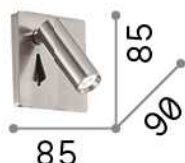

Source info

Integrated source	Integrated LED module
Replaceable source	Replaceable (by qualified operators only)
Power	LED 3 W
Emission	Direct
Max consumption	max 3,00 W
Features LED	LED SMD
CCT LED	3000 K
Duration LED (t. 25°C)	20000 h
CRI	> 80
Light beam	23°
Light beam flux	200 lm
Useful light flux	130 lm
Photobiological risk	2
Bulb included	1 - E14 OLIVA 4W 3000K CRI80 SATIN

General info

Indoor - Wall lamps

Ean	8021696250137
Item	LITE AP NICKEL
Installation	Wall lamps
Guarantee	5 years
Gross weight	0.5 kg
Volume	0.0008 m ³

Technical info

Net weight	0.34 kg
Insulation class	I
Protection index	IP20
Compliance	CE
Operating temperature	0° ~ +40 °C
Full load efficiency	X
Dimmer	NO, On-Off
Power output	220-240 V AC 50/60 Hz Integrated switch button
Power supply	Separate, included Replaceable (by qualified operators only), electronic
Adjustability	YES