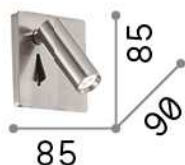

Source info

Integrated source	Integrated LED module
Replaceable source	Replaceable (by qualified operators only)
Power	LED 3 W
Emission	Direct
Max consumption	max 3,00 W
Features LED	LED SMD
CCT LED	3000 K
Duration LED (t. 25°C)	20000 h
CRI	> 80
Light beam	23°
Light beam flux	200 lm
Useful light flux	130 lm
Photobiological risk	2
Bulb included	1 - E14 OLIVA 4W 3000K CRI80 SATIN

General info

Indoor - Wall lamps

Ean	8021696250120
Item	LITE AP OTTONE
Installation	Wall lamps
Guarantee	5 years
Gross weight	0.5 kg
Volume	0.0008 m ³

Technical info

Net weight	0.34 kg
Insulation class	I
Protection index	IP20
Compliance	CE
Operating temperature	0° ~ +40 °C
Full load efficiency	X
Dimmer	NO, On-Off
Power output	220-240 V AC 50/60 Hz Integrated switch button
Power supply	Separate, included Replaceable (by qualified operators only), electronic
Adjustability	YES

General info

Indoor - Wall lamps

Ean	8021696250137
Item	LITE AP NICKEL
Installation	Wall lamps
Guarantee	5 years
Gross weight	0.5 kg
Volume	0.0008 m ³

Technical info

Net weight	0.34 kg
Insulation class	I
Protection index	IP20
Compliance	CE
Operating temperature	0° ~ +40 °C
Full load efficiency	X
Dimmer	NO, On-Off
Power output	220-240 V AC 50/60 Hz Integrated switch button
Power supply	Separate, included Replaceable (by qualified operators only), electronic
Adjustability	YES