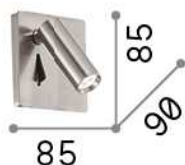

General info

Indoor - Wall lamps

Ean	8021696250113
Item	LITE AP NERO
Installation	Wall lamps
Guarantee	5 years
Gross weight	0.5 kg
Volume	0.0008 m ³

Technical info

Net weight	0.34 kg
Insulation class	I
Protection index	IP20
Compliance	CE
Operating temperature	0° ~ +40 °C
Full load efficiency	X
Dimmer	NO, On-Off
Power output	220-240 V AC 50/60 Hz Integrated switch button
Power supply	Separate, included Replaceable (by qualified operators only), electronic
Adjustability	YES

Source info

Integrated source	Integrated LED module
Replaceable source	Replaceable (by qualified operators only)
Power	LED 3 W
Emission	Direct
Max consumption	max 3,00 W
Features LED	LED SMD
CCT LED	3000 K
Duration LED (t. 25°C)	20000 h
CRI	> 80
Light beam	23°
Light beam flux	200 lm
Useful light flux	130 lm
Photobiological risk	2
Bulb included	1 - E14 OLIVA 4W 3000K CRI80 SATIN

General info

Indoor - Wall lamps

Ean	8021696250120
Item	LITE AP OTTONE
Installation	Wall lamps
Guarantee	5 years
Gross weight	0.5 kg
Volume	0.0008 m ³

Technical info

Net weight	0.34 kg
Insulation class	I
Protection index	IP20
Compliance	CE
Operating temperature	0° ~ +40 °C
Full load efficiency	X
Dimmer	NO, On-Off
Power output	220-240 V AC 50/60 Hz Integrated switch button
Power supply	Separate, included Replaceable (by qualified operators only), electronic
Adjustability	YES