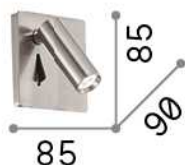

General info

Indoor - Wall lamps

Ean	8021696250137
Item	LITE AP NICKEL
Installation	Wall lamps
Guarantee	5 years
Gross weight	0.5 kg
Volume	0.0008 m ³

Technical info

Net weight	0.34 kg
Insulation class	I
Protection index	IP20
Compliance	CE
Operating temperature	0° ~ +40 °C
Full load efficiency	X
Dimmer	NO, On-Off
Power output	220-240 V AC 50/60 Hz Integrated switch button
Power supply	Separate, included Replaceable (by qualified operators only), electronic
Adjustability	YES

Source info

Integrated source	Integrated LED module
Replaceable source	Replaceable (by qualified operators only)
Power	LED 3 W
Emission	Direct
Max consumption	max 3,00 W
Features LED	LED SMD
CCT LED	3000 K
Duration LED (t. 25°C)	20000 h
CRI	> 80
Light beam	23°
Light beam flux	200 lm
Useful light flux	130 lm
Photobiological risk	2
Bulb included	1 - E14 OLIVA 4W 3000K CRI80 SATIN

General info

Indoor - Wall lamps

Ean	8021696250106
Item	LITE AP BIANCO
Installation	Wall lamps
Guarantee	5 years
Gross weight	0.5 kg
Volume	0.0008 m ³

Technical info

Net weight	0.34 kg
Insulation class	I
Protection index	IP20
Compliance	CE
Operating temperature	0° ~ +40 °C
Full load efficiency	X
Dimmer	NO, On-Off
Power output	220-240 V AC 50/60 Hz Integrated switch button
Power supply	Separate, included Replaceable (by qualified operators only), electronic
Adjustability	YES