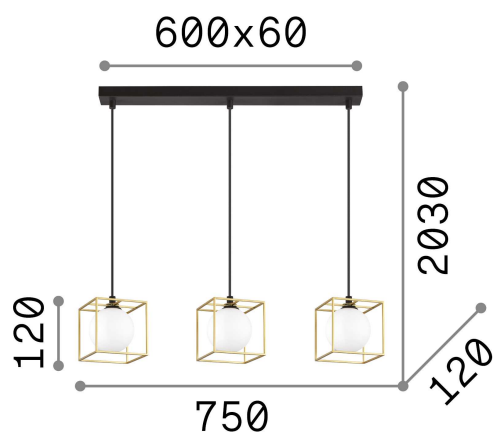

General info

Indoor - Suspensions

Ean	8021696251110
Item	LINGOTTO SP3 SINGLE OTTONE
Installation	Suspensions
Guarantee	5 years
Gross weight	2.97 kg
Volume	0.04424 m ³

Technical info

Net weight	2.26 kg
Insulation class	I
Protection index	IP20
Compliance	CE
Operating temperature	0° ~ +40 °C
Full load efficiency	X
Dimmer	Determined by the light bulb
Power output	220-240 V AC
Power supply	Not required

Source info

Integrated source	Light bulb (included)
Replaceable source	Replaceable
Power	G9 max 3 x 28 W
Emission	Diffuse
Max consumption	-
Bulb included	1 - E14 OLIVA 4W 3000K CRI80 SATIN