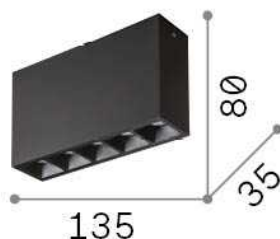

General info

Indoor - Ceiling lamps

Ean	8021696244884
Item	LIKA PL NERO
Installation	Ceiling lamps
Guarantee	5 years
Gross weight	0.45 kg
Volume	0.00108 m ³

Technical info

Net weight	0.37 kg
Insulation class	II
Protection index	IP20
Compliance	CE
Operating temperature	0° ~ +40 °C
Full load efficiency	X
Dimmer	NO, On-Off
Power output	220-240 V AC 50/60 Hz
Power supply	In-built, included Replaceable (by qualified operators only), electronic

Source info

Integrated source	Integrated LED module
Replaceable source	Replaceable (by qualified operators only)
Power	12,5 W
Emission	Direct
Max consumption	max 12,00 W
Features LED	LED SMD OSRAM
CCT LED	3000 K
Duration LED (t. 25°C)	50000 h
CRI	> 90
Light beam	44°
UGR Maximum	< 16
Light beam flux	1200 lm
Useful light flux	1060 lm
Photobiological risk	2

General info

Indoor - Ceiling lamps

Ean	8021696248530
Item	LIKA PL BIANCO
Installation	Ceiling lamps
Guarantee	5 years
Gross weight	0.45 kg
Volume	0.00108 m ³

Technical info

Net weight	0.37 kg
Insulation class	II
Protection index	IP20
Compliance	CE
Operating temperature	0° ~ +40 °C
Full load efficiency	X
Dimmer	NO, On-Off
Power output	220-240 V AC 50/60 Hz
Power supply	In-built, included Replaceable (by qualified operators only), electronic