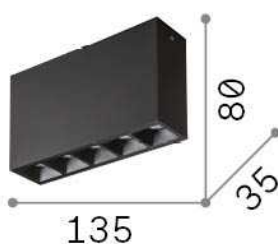

General info

Indoor - Ceiling lamps

Ean	8021696244884
Item	LIKA PL NERO
Installation	Ceiling lamps
Guarantee	5 years
Gross weight	0.45 kg
Volume	0.00108 m ³

Technical info

Net weight	0.37 kg
Insulation class	II
Protection index	IP20
Compliance	CE
Operating temperature	0° ~ +40 °C
Full load efficiency	X
Dimmer	NO, On-Off
Power output	220-240 V AC 50/60 Hz
Power supply	In-built, included Replaceable (by qualified operators only), electronic

Source info

Integrated source	Integrated LED module
Replaceable source	Replaceable (by qualified operators only)
Power	12,5 W
Emission	Direct
Max consumption	max 12,00 W
Features LED	LED SMD OSRAM
CCT LED	3000 K
Duration LED (t. 25°C)	50000 h
CRI	> 90
Light beam	44°
UGR Maximum	< 16
Light beam flux	1200 lm
Useful light flux	1060 lm
Photobiological risk	2

General info

Indoor - Ceiling lamps

Ean	8021696248530
Item	LIKA PL BIANCO
Installation	Ceiling lamps
Guarantee	5 years
Gross weight	0.45 kg
Volume	0.00108 m ³

Technical info

Net weight	0.37 kg
Insulation class	II
Protection index	IP20
Compliance	CE
Operating temperature	0° ~ +40 °C
Full load efficiency	X
Dimmer	NO, On-Off
Power output	220-240 V AC 50/60 Hz
Power supply	In-built, included Replaceable (by qualified operators only), electronic