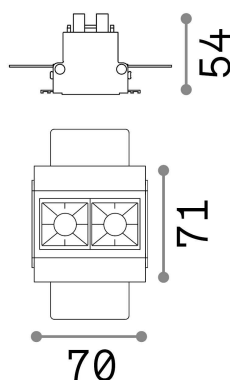

General info

Technical - Recessed lights

Ean	8021696206202
Item	LIKA FI TRIMLESS 06W 3000K BK
Installation	Recessed lights
Guarantee	5 years
Gross weight	0.3 kg
Volume	0.000576 m ³

Technical info

Net weight	0.22 kg
Insulation class	II
Protection index	IP20
Compliance	CE
Operating temperature	0° ~ +40 °C
Full load efficiency	X
Dimmer	NO, On-Off
Power output	220-240 V AC 50/60 Hz
Power supply	Separate, included Replaceable (by qualified operators only), electronic
Recessed specifications	75 x 70 - h. ≥ 70 , 9-18
Accessories not included	Dimmable driver

Source info

Integrated source	Integrated LED module
Replaceable source	Replaceable (by qualified operators only)
Power	6 W
Emission	Direct
Max consumption	max 5,50 W
Features LED	LED SMD OSRAM
CCT LED	3000 K
Duration LED (t. 25°C)	50000 h
CRI	> 90
Light beam	29°
UGR Maximum	< 16
Light beam flux	480 lm
Useful light flux	430 lm
Photobiological risk	2

General info

Technical - Recessed lights

Ean	8021696267890
Item	LIKA FI TRIMLESS 06W 4000K BK
Installation	Recessed lights
Guarantee	5 years
Gross weight	0.3 kg
Volume	0.000576 m ³

Technical info

Net weight	0.22 kg
Insulation class	II
Protection index	IP20
Compliance	CE
Operating temperature	0° ~ +40 °C
Full load efficiency	X
Dimmer	NO, On-Off
Power output	220-240 V AC 50/60 Hz
Power supply	Separate, included Replaceable (by qualified operators only), electronic
Recessed specifications	75 x 70 - h. ≥ 70 , 9-18
Accessories not included	Dimmable driver

Source info

Integrated source	Integrated LED module
Replaceable source	Replaceable (by qualified operators only)
Power	6 W
Emission	Direct
Max consumption	max 5,50 W
Features LED	LED SMD OSRAM
CCT LED	4000 K
Duration LED (t. 25°C)	50000 h
CRI	> 90
Light beam	29°
UGR Maximum	< 16
Light beam flux	520 lm
Useful light flux	470 lm
Photobiological risk	2